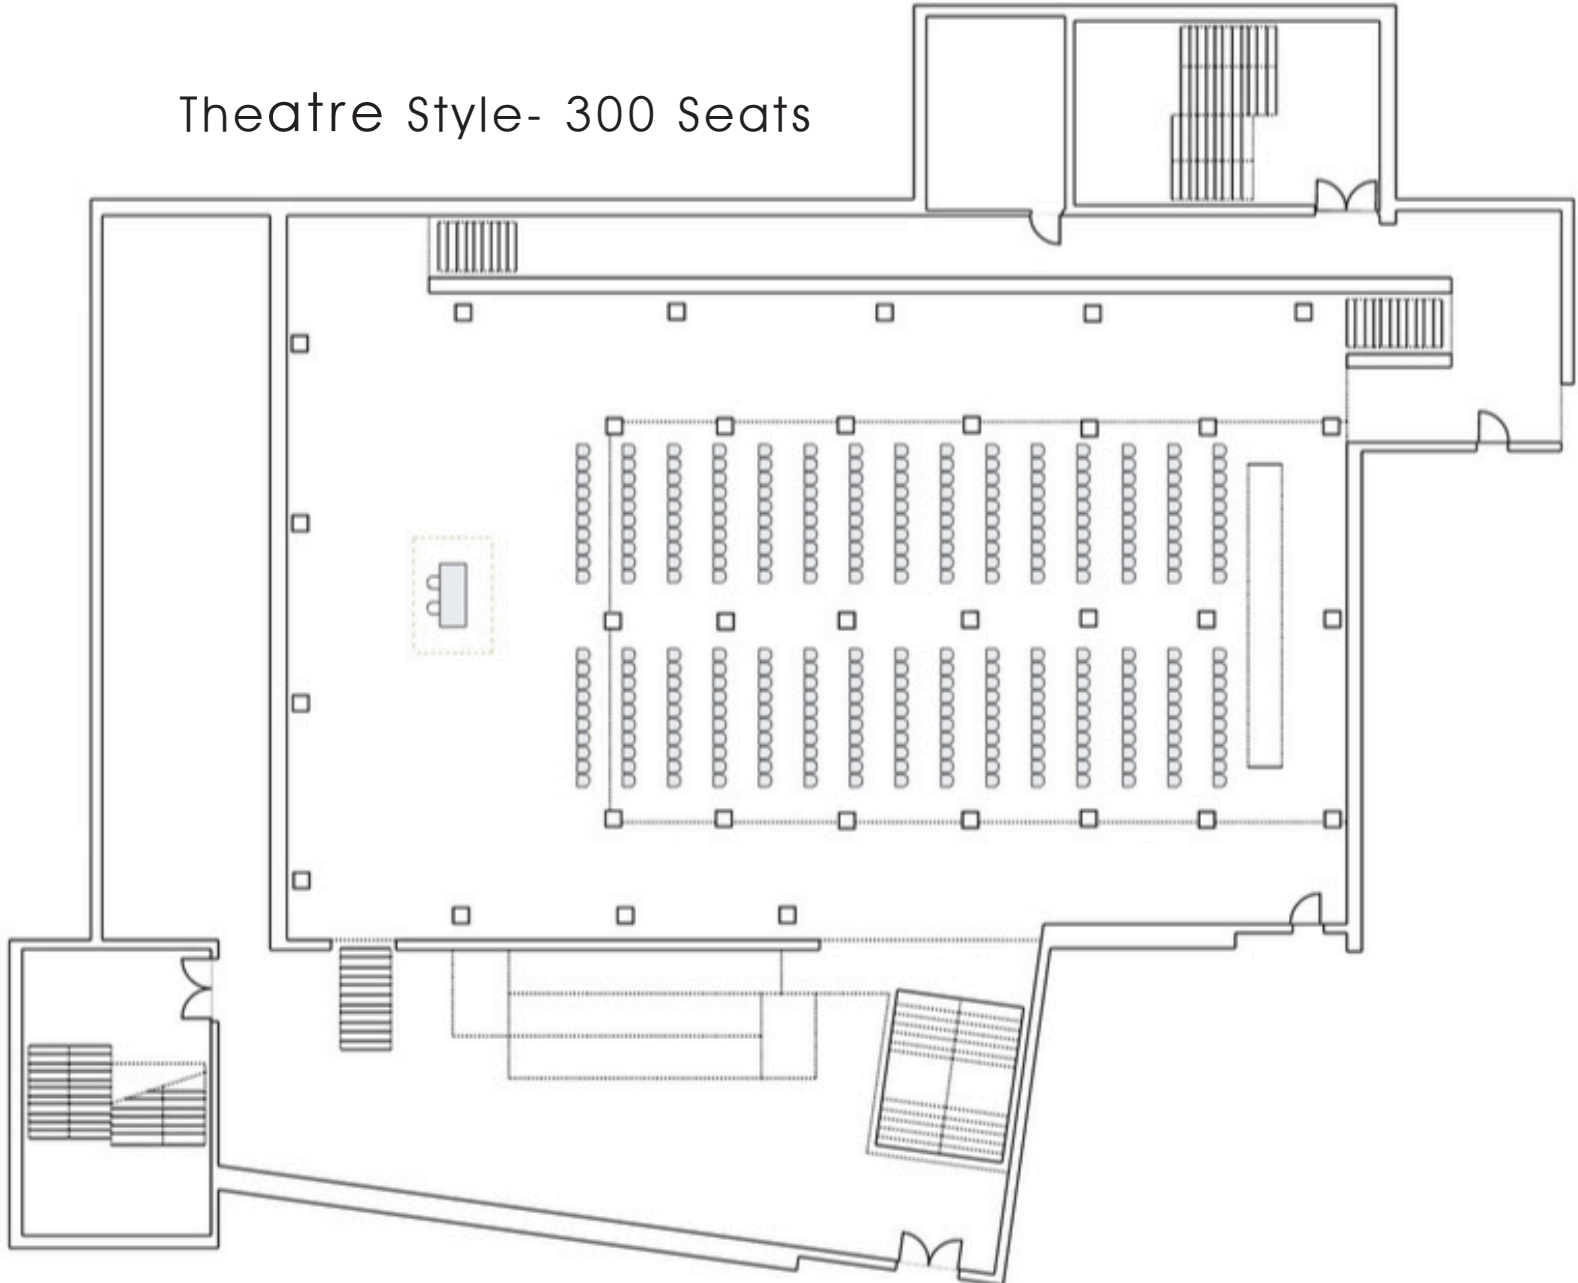

High Park Terrace

Access from the 4th Floor

Theatre Style- 300 Seats

60" Rounds- 180 Seats