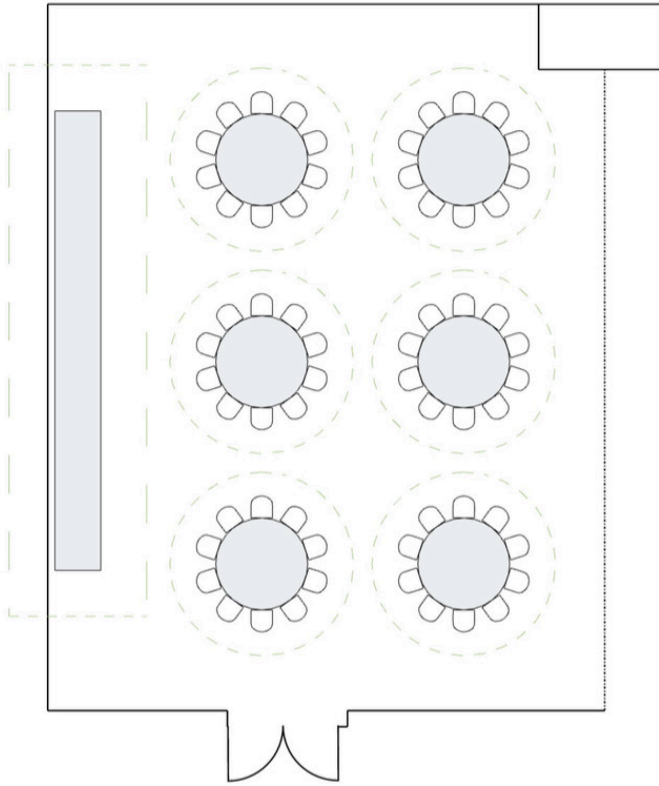

HOTEL

TORONTO

by LIBRARY HOTEL COLLECTION

Humber Park (A & B)

Located on the 2nd Floor

U- Shape Table -39 Seats

Hollow Square- 54 Seats

Classroom Style- 96 Seats

Theater Style- 150 Seats

Half Rounds - 72 Seats

Rounds- 120 Seats

Tradeshow- 15 Booths

Humber Park - A or B

U-Shape - 24 Seats

Hollow Square- 42 Seats

Classroom Style- 48 Seats

Theater Style- 90 Seats

Rounds- 60 Seats
6 x Tables of 10

Half Rounds- 36 Seats
6 x Tables of 6

Tradeshow- 6 Booths