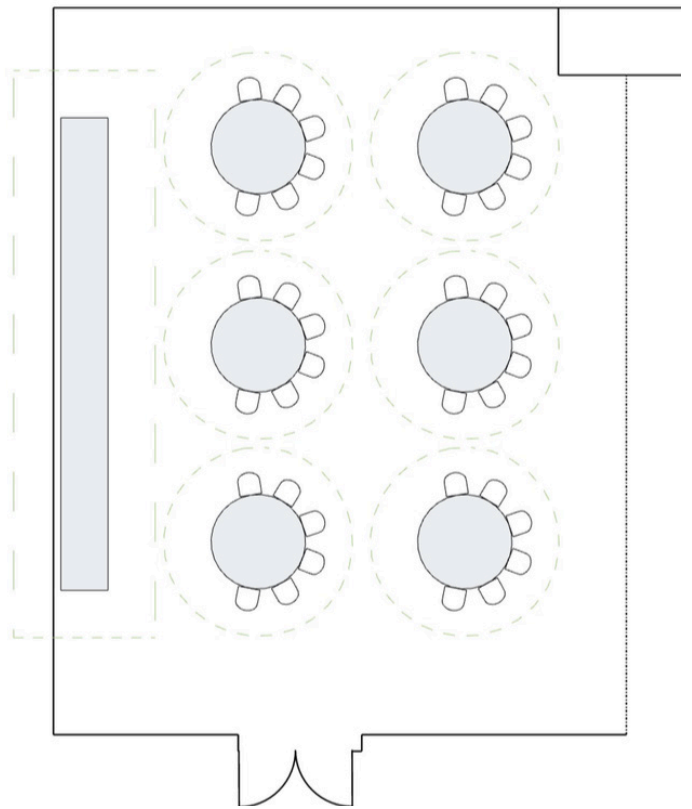

HOTEL

TORONTO

by LIBRARY HOTEL COLLECTION

Humber Park (A & B)

Located on the 2nd Floor

U- Shape Table -39 Seats

Hollow Square- 54 Seats

Classroom Style- 96 Seats

Theater Style- 150 Seats

Half Rounds - 72 Seats

Rounds- 120 Seats

Tradeshow- 15 Booths

Humber Park - A or B

U-Shape - 24 Seats

Hollow Square- 42 Seats

Classroom Style- 48 Seats

Theater Style- 90 Seats

Rounds- 60 Seats
6 x Tables of 10

Half Rounds- 36 Seats
6 x Tables of 6

Tradeshow- 6 Booths