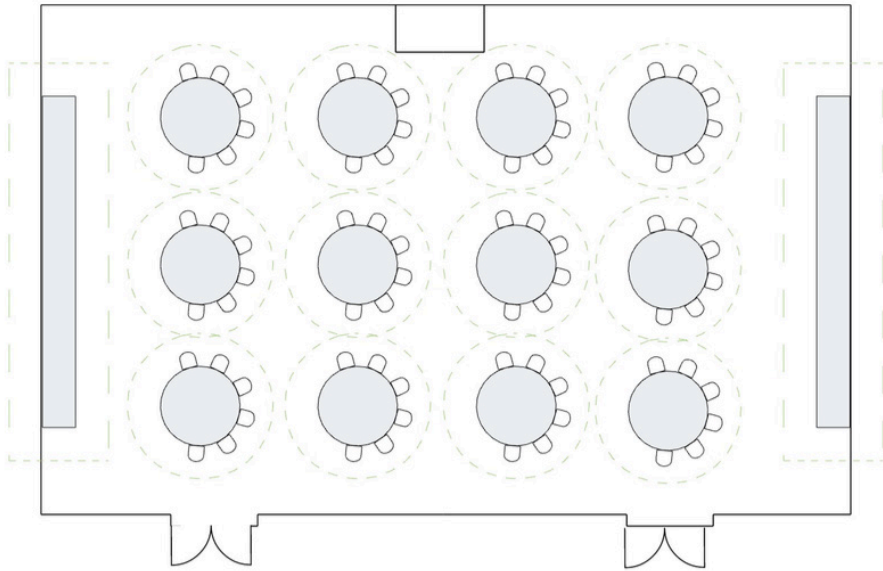

HOTEL

TORONTO

by LIBRARY HOTEL COLLECTION

Humber Park (A & B)

Located on the 2nd Floor

U- Shape Table -39 Seats

Hollow Square- 54 Seats

Classroom Style- 96 Seats

Theater Style- 150 Seats

Half Rounds - 72 Seats

Rounds- 120 Seats

Tradeshow- 15 Booths

Humber Park - A or B

U-Shape - 24 Seats

Hollow Square- 42 Seats

Classroom Style- 48 Seats

Theater Style- 90 Seats

Rounds- 60 Seats
6 x Tables of 10

Half Rounds- 36 Seats
6 x Tables of 6

Tradeshow- 6 Booths