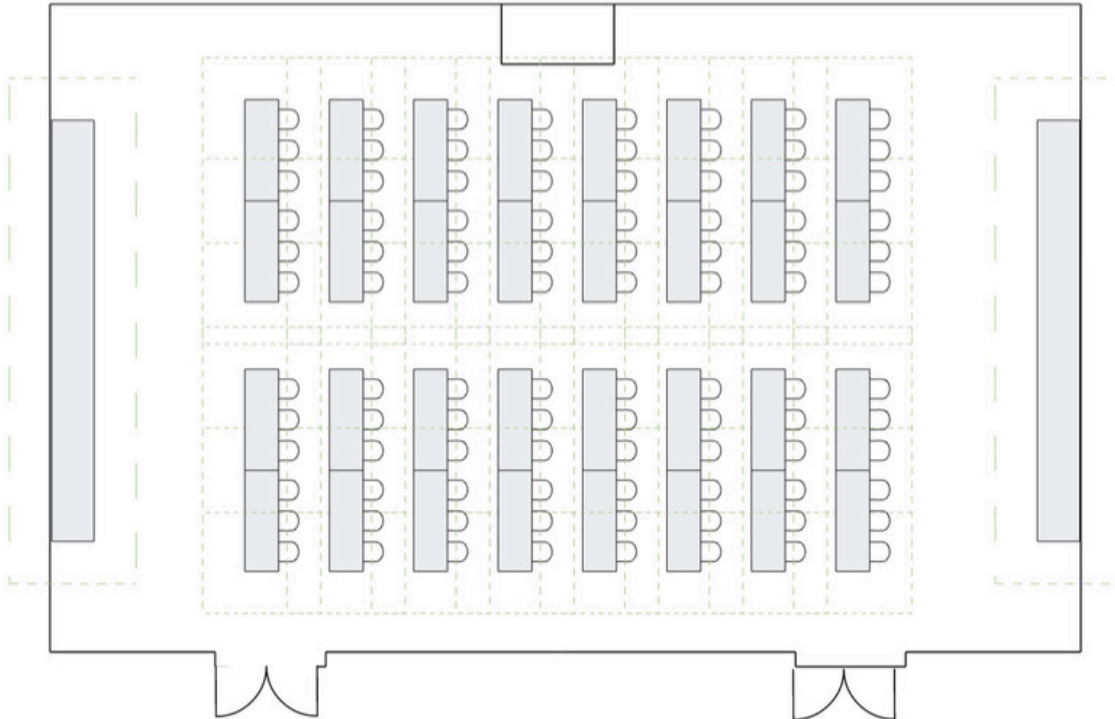

HOTEL

TORONTO

by LIBRARY HOTEL COLLECTION

Humber Park (A & B)

Located on the 2nd Floor

U- Shape Table -39 Seats

Hollow Square- 54 Seats

Classroom Style- 96 Seats

Theater Style- 150 Seats

Half Rounds - 72 Seats

Rounds- 120 Seats

Tradeshow- 15 Booths

Humber Park - A or B

U-Shape - 24 Seats

Hollow Square- 42 Seats

Classroom Style- 48 Seats

Theater Style- 90 Seats

Rounds- 60 Seats
6 x Tables of 10

Half Rounds- 36 Seats
6 x Tables of 6

Tradeshow- 6 Booths