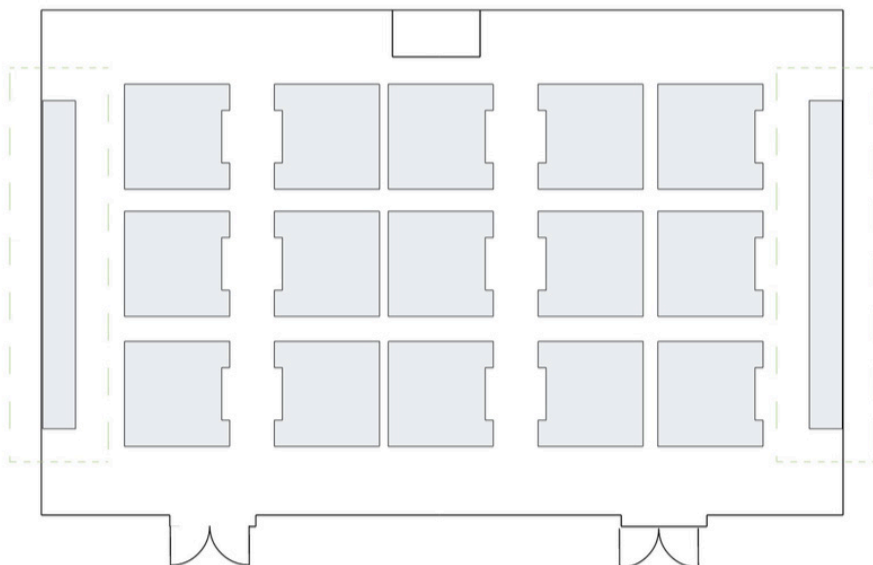

HOTEL

TORONTO

by LIBRARY HOTEL COLLECTION

Humber Park (A & B)

Located on the 2nd Floor

U- Shape Table -39 Seats

Hollow Square- 54 Seats

Classroom Style- 96 Seats

Theater Style- 150 Seats

Half Rounds - 72 Seats

Rounds- 120 Seats

Tradeshow- 15 Booths

Humber Park - A or B

U-Shape - 24 Seats

Hollow Square- 42 Seats

Classroom Style- 48 Seats

Theater Style- 90 Seats

Rounds- 60 Seats
6 x Tables of 10

Half Rounds- 36 Seats
6 x Tables of 6

Tradeshow- 6 Booths