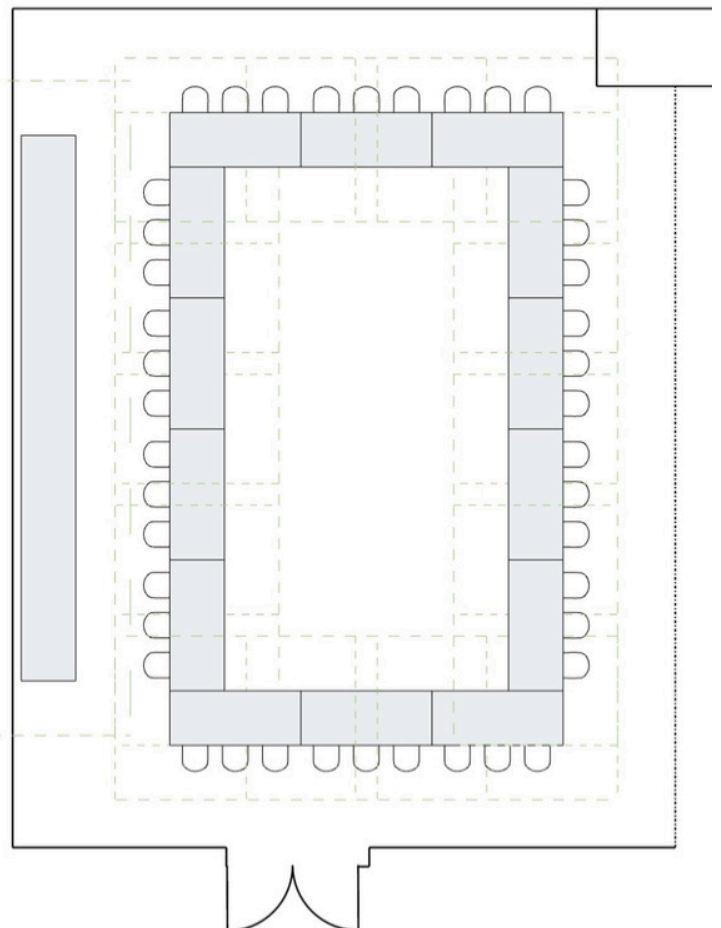

HOTEL

TORONTO

by LIBRARY HOTEL COLLECTION

Humber Park (A & B)

Located on the 2nd Floor

U- Shape Table -39 Seats

Hollow Square- 54 Seats

Classroom Style- 96 Seats

Theater Style- 150 Seats

Half Rounds - 72 Seats

Rounds- 120 Seats

Tradeshow- 15 Booths

Humber Park - A or B

U-Shape - 24 Seats

Hollow Square- 42 Seats

Classroom Style- 48 Seats

Theater Style- 90 Seats

Rounds- 60 Seats
6 x Tables of 10

Half Rounds- 36 Seats
6 x Tables of 6

Tradeshow- 6 Booths