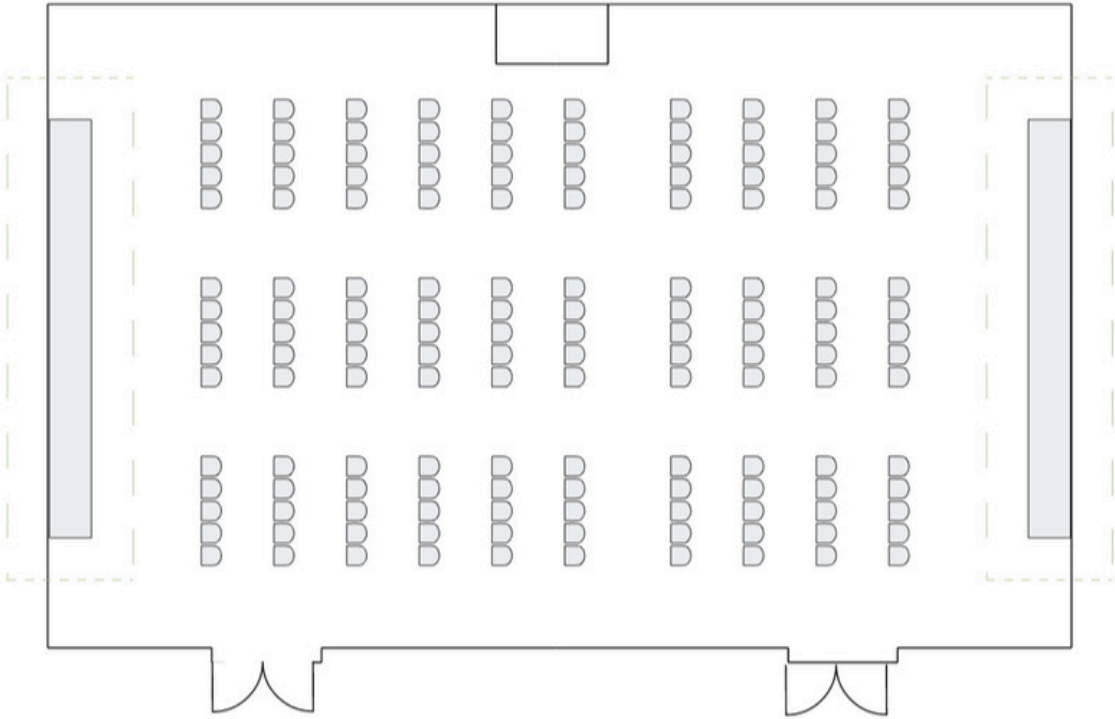

HOTEL

TORONTO

by LIBRARY HOTEL COLLECTION

Humber Park (A & B)

Located on the 2nd Floor

U- Shape Table -39 Seats

Hollow Square- 54 Seats

Classroom Style- 96 Seats

Theater Style- 150 Seats

Half Rounds - 72 Seats

Rounds- 120 Seats

Tradeshow- 15 Booths

Humber Park - A or B

U-Shape - 24 Seats

Hollow Square- 42 Seats

Classroom Style- 48 Seats

Theater Style- 90 Seats

Rounds- 60 Seats
6 x Tables of 10

Half Rounds- 36 Seats
6 x Tables of 6

Tradeshow- 6 Booths