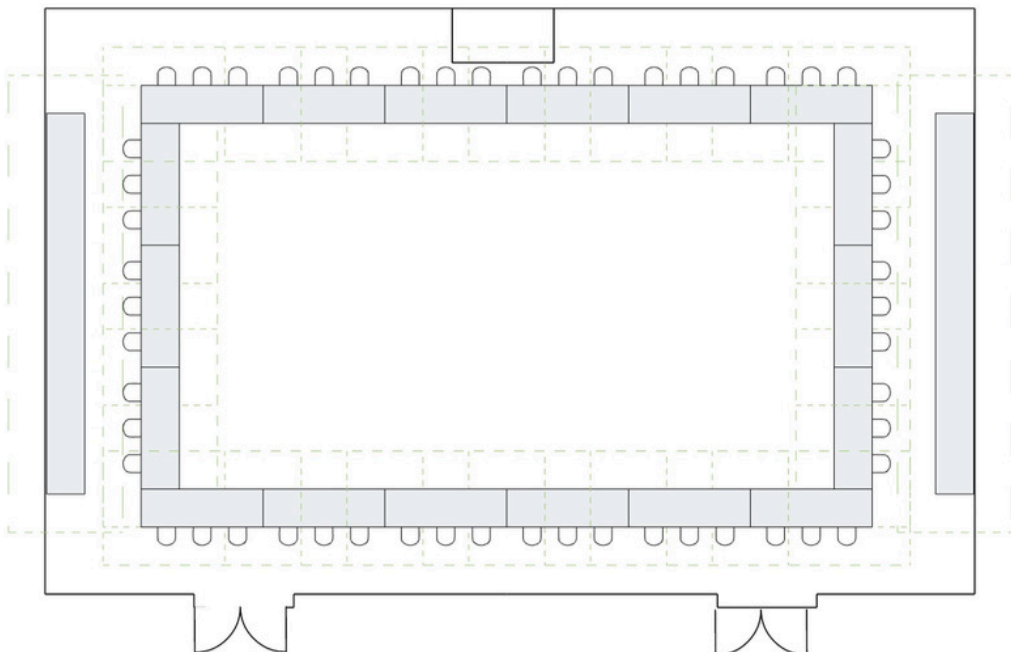

HOTEL

TORONTO

by LIBRARY HOTEL COLLECTION

Humber Park (A & B)

Located on the 2nd Floor

U- Shape Table -39 Seats

Hollow Square- 54 Seats

Classroom Style- 96 Seats

Theater Style- 150 Seats

Half Rounds - 72 Seats

Rounds- 120 Seats

Tradeshow- 15 Booths

Humber Park - A or B

U-Shape - 24 Seats

Hollow Square- 42 Seats

Classroom Style- 48 Seats

Theater Style- 90 Seats

Rounds- 60 Seats
6 x Tables of 10

Half Rounds- 36 Seats
6 x Tables of 6

Tradeshow- 6 Booths