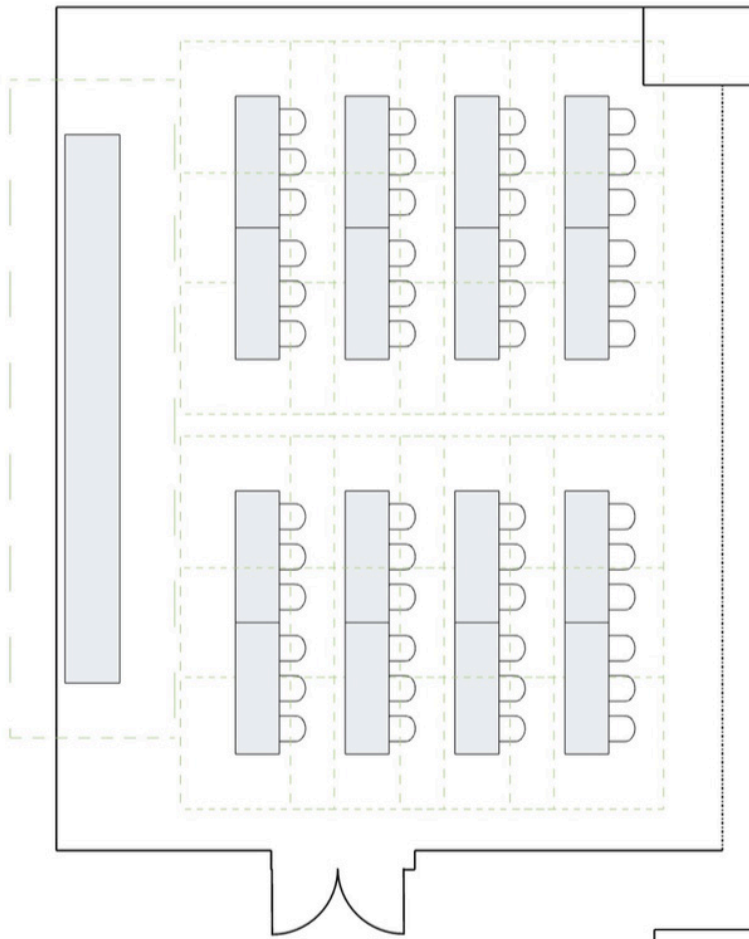

HOTEL

TORONTO

by LIBRARY HOTEL COLLECTION

Humber Park (A & B)

Located on the 2nd Floor

U- Shape Table -39 Seats

Hollow Square- 54 Seats

Classroom Style- 96 Seats

Theater Style- 150 Seats

Half Rounds - 72 Seats

Rounds- 120 Seats

Tradeshow- 15 Booths

Humber Park - A or B

U-Shape - 24 Seats

Hollow Square- 42 Seats

Classroom Style- 48 Seats

Theater Style- 90 Seats

Rounds- 60 Seats
6 x Tables of 10

Half Rounds- 36 Seats
6 x Tables of 6

Tradeshow- 6 Booths