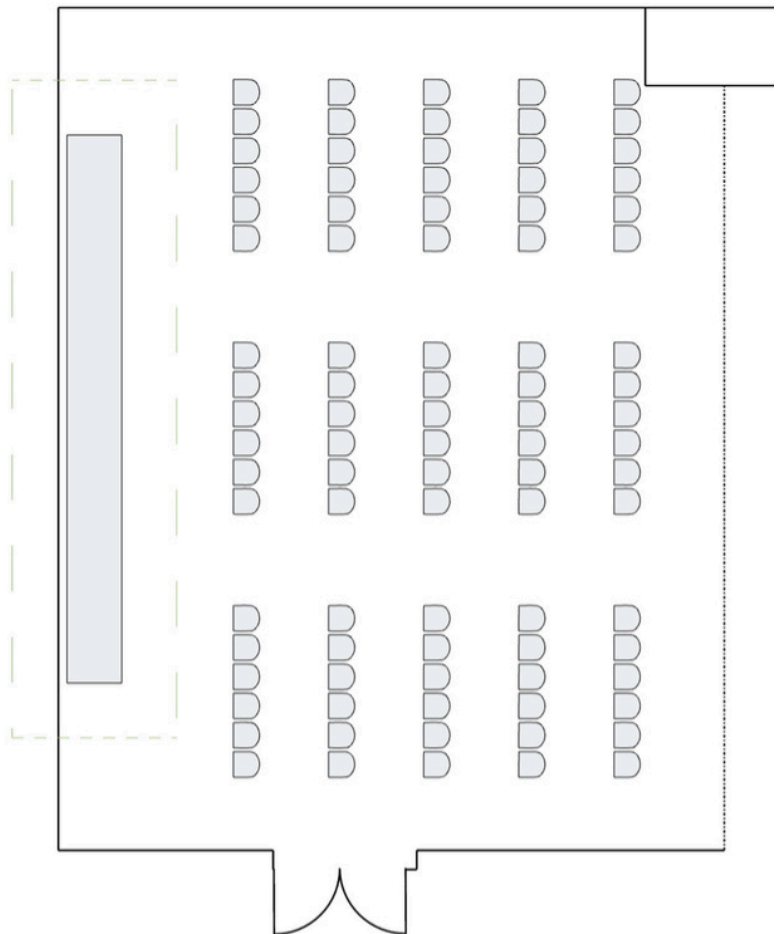

HOTEL

TORONTO

by LIBRARY HOTEL COLLECTION

Humber Park (A & B)

Located on the 2nd Floor

U- Shape Table -39 Seats

Hollow Square- 54 Seats

Classroom Style- 96 Seats

Theater Style- 150 Seats

Half Rounds - 72 Seats

Rounds- 120 Seats

Tradeshow- 15 Booths

Humber Park - A or B

U-Shape - 24 Seats

Hollow Square- 42 Seats

Classroom Style- 48 Seats

Theater Style- 90 Seats

Rounds- 60 Seats
6 x Tables of 10

Half Rounds- 36 Seats
6 x Tables of 6

Tradeshow- 6 Booths