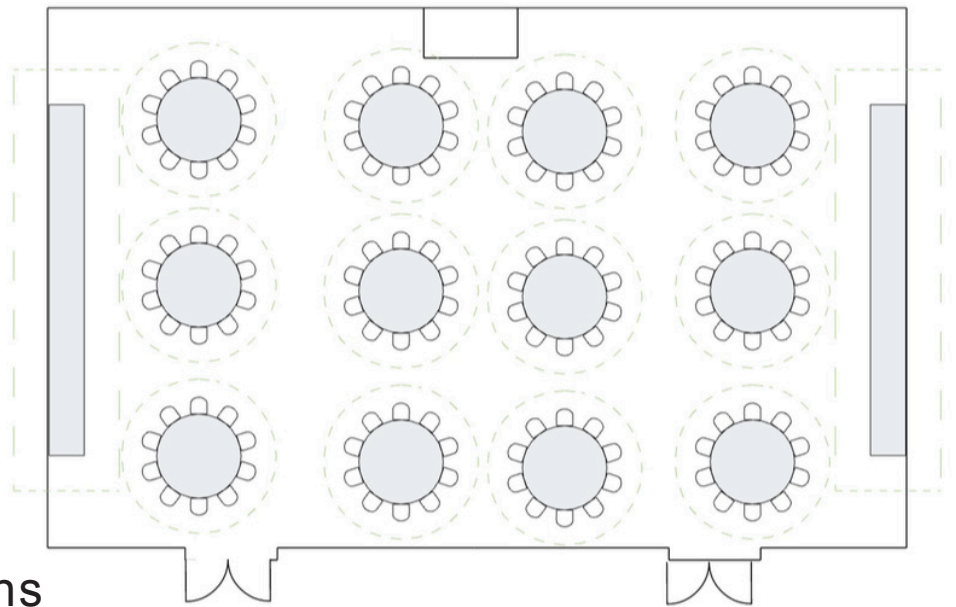

HOTEL

TORONTO

by LIBRARY HOTEL COLLECTION

Humber Park (A & B)

Located on the 2nd Floor

U- Shape Table -39 Seats

Hollow Square- 54 Seats

Classroom Style- 96 Seats

Theater Style- 150 Seats

Half Rounds - 72 Seats

Rounds- 120 Seats

Tradeshow- 15 Booths

Humber Park - A or B

U-Shape - 24 Seats

Hollow Square- 42 Seats

Classroom Style- 48 Seats

Theater Style- 90 Seats

Rounds- 60 Seats
6 x Tables of 10

Half Rounds- 36 Seats
6 x Tables of 6

Tradeshow- 6 Booths