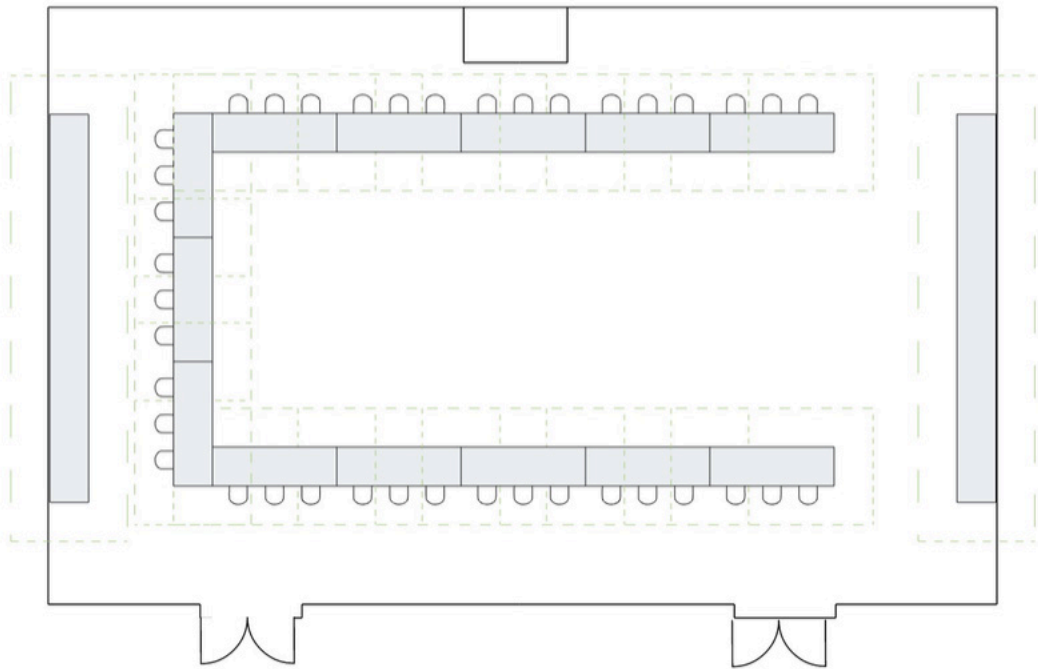

HOTEL

TORONTO

by LIBRARY HOTEL COLLECTION

Humber Park (A & B)

Located on the 2nd Floor

U- Shape Table -39 Seats

Hollow Square- 54 Seats

Classroom Style- 96 Seats

Theater Style- 150 Seats

Half Rounds - 72 Seats

Rounds- 120 Seats

Tradeshow- 15 Booths

Humber Park - A or B

U-Shape - 24 Seats

Hollow Square- 42 Seats

Classroom Style- 48 Seats

Theater Style- 90 Seats

Rounds- 60 Seats
6 x Tables of 10

Half Rounds- 36 Seats
6 x Tables of 6

Tradeshow- 6 Booths