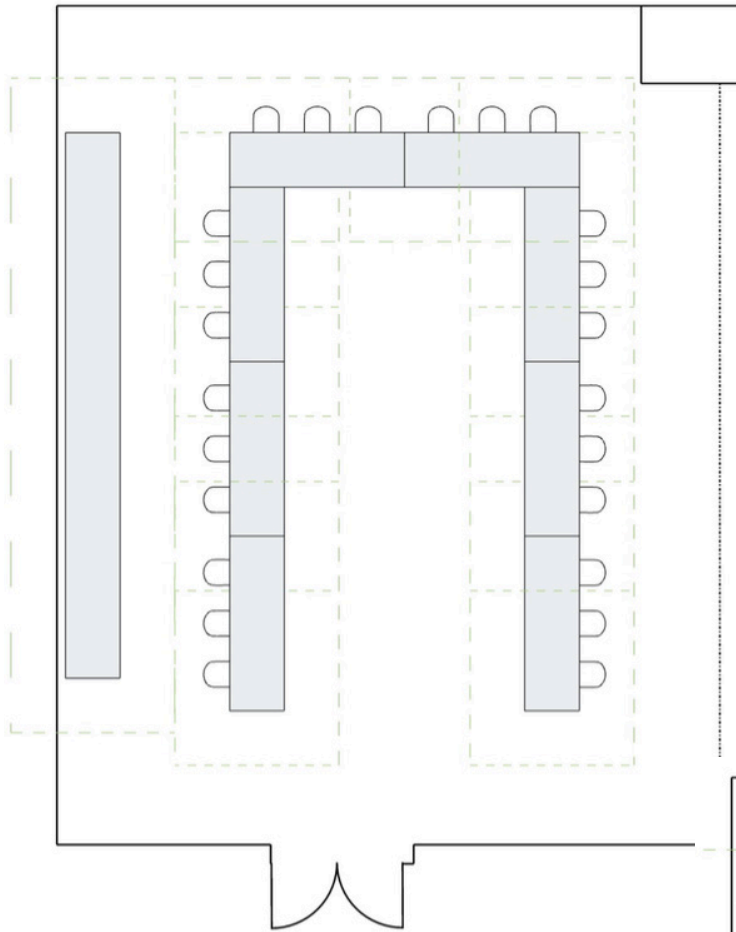

HOTEL

TORONTO

by LIBRARY HOTEL COLLECTION

Humber Park (A & B)

Located on the 2nd Floor

U- Shape Table -39 Seats

Hollow Square- 54 Seats

Classroom Style- 96 Seats

Theater Style- 150 Seats

Half Rounds - 72 Seats

Rounds- 120 Seats

Tradeshow- 15 Booths

Humber Park - A or B

U-Shape - 24 Seats

Hollow Square- 42 Seats

Classroom Style- 48 Seats

Theater Style- 90 Seats

Rounds- 60 Seats
6 x Tables of 10

Half Rounds- 36 Seats
6 x Tables of 6

Tradeshow- 6 Booths