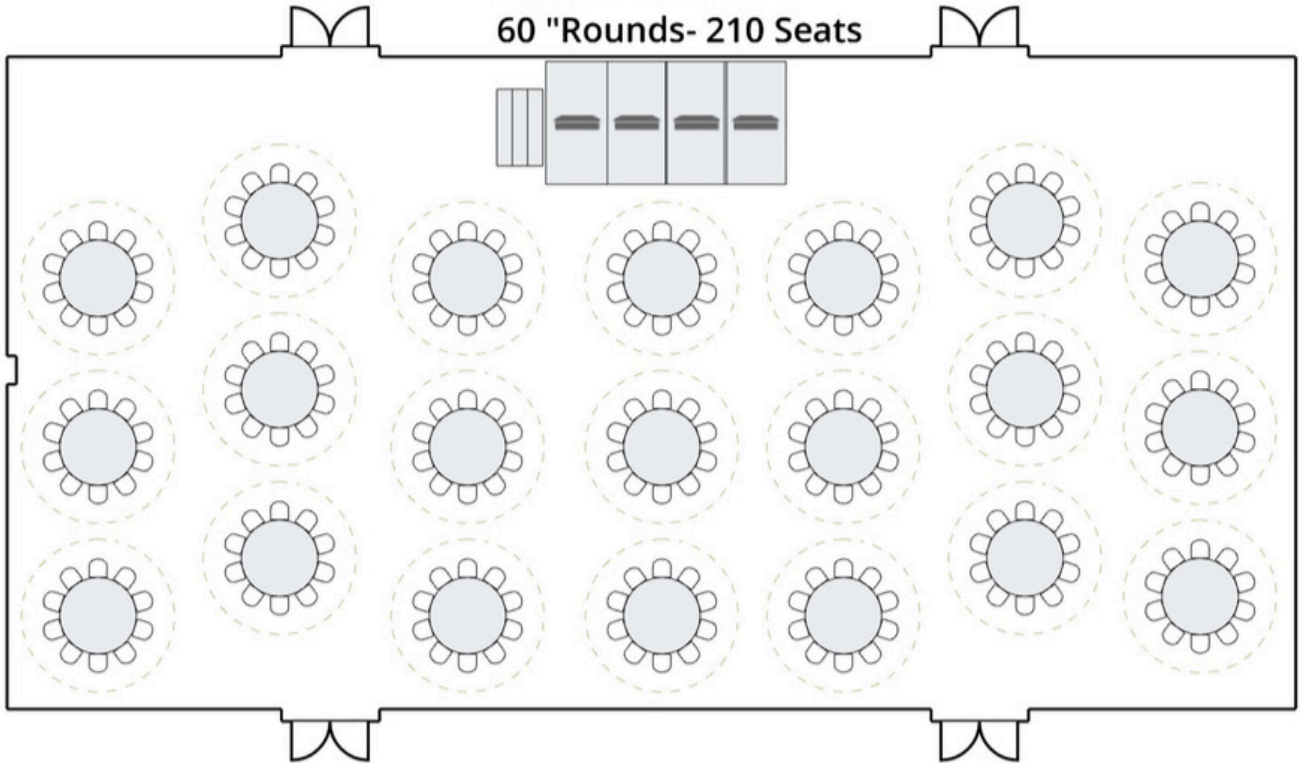

HOTEL

TORONTO

by LIBRARY HOTEL COLLECTION

Princes' Gate

Located on the 3rd Floor

Princes' Gate
Hollow Square - 102 Seats

Princes' Gate
U Shape- 66 Seats

**Princes' Gate
Classroom Style- 144 Seats**

**Princes' Gate
Theater Style- 336 Seats**

**Princes' Gate
Tradeshow- 30 booths**

**Princes' Gate
60 "Rounds- 210 Seats**

Princes' Gate
60" 1/2 rounds- 147 Seats