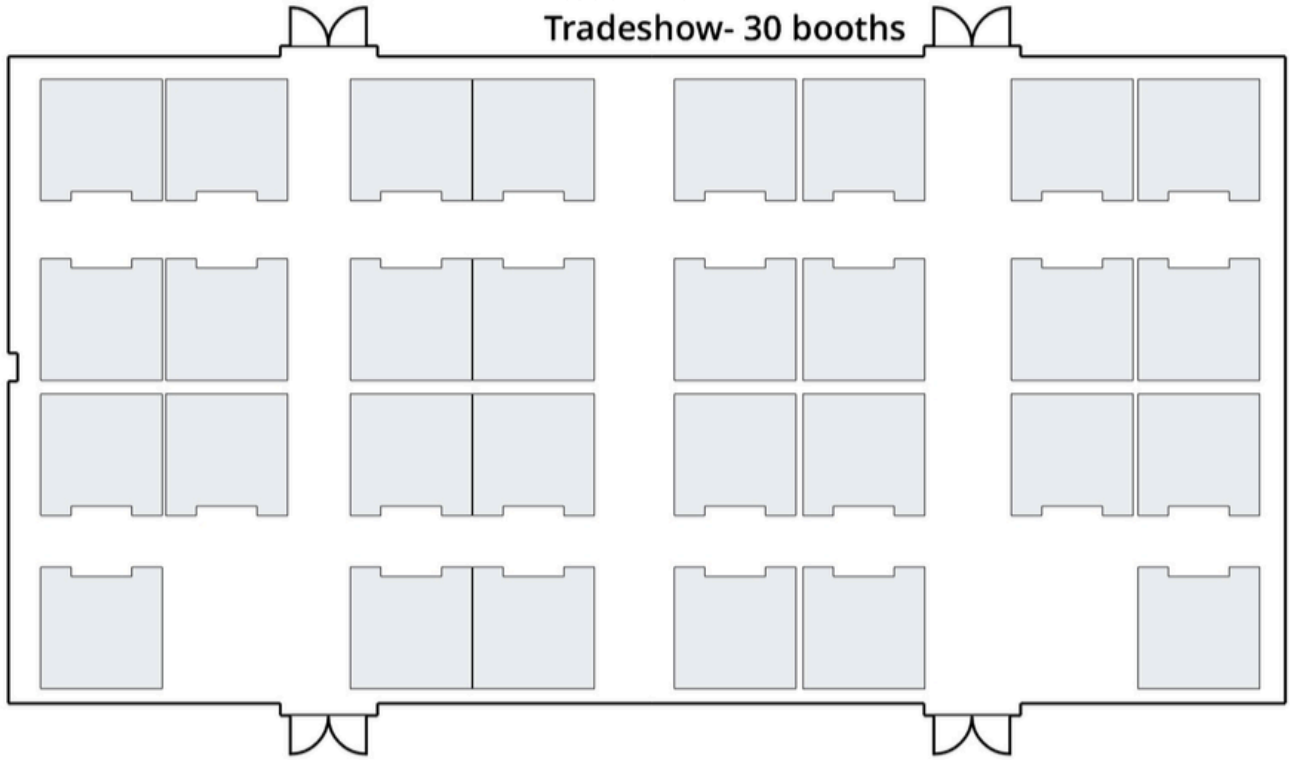

HOTEL

TORONTO

by LIBRARY HOTEL COLLECTION

Princes' Gate

Located on the 3rd Floor

Princes' Gate
Hollow Square - 102 Seats

Princes' Gate
U Shape- 66 Seats

**Princes' Gate
Classroom Style- 144 Seats**

**Princes' Gate
Theater Style- 336 Seats**

**Princes' Gate
Tradeshow- 30 booths**

**Princes' Gate
60 "Rounds- 210 Seats**

Princes' Gate
60" 1/2 rounds- 147 Seats