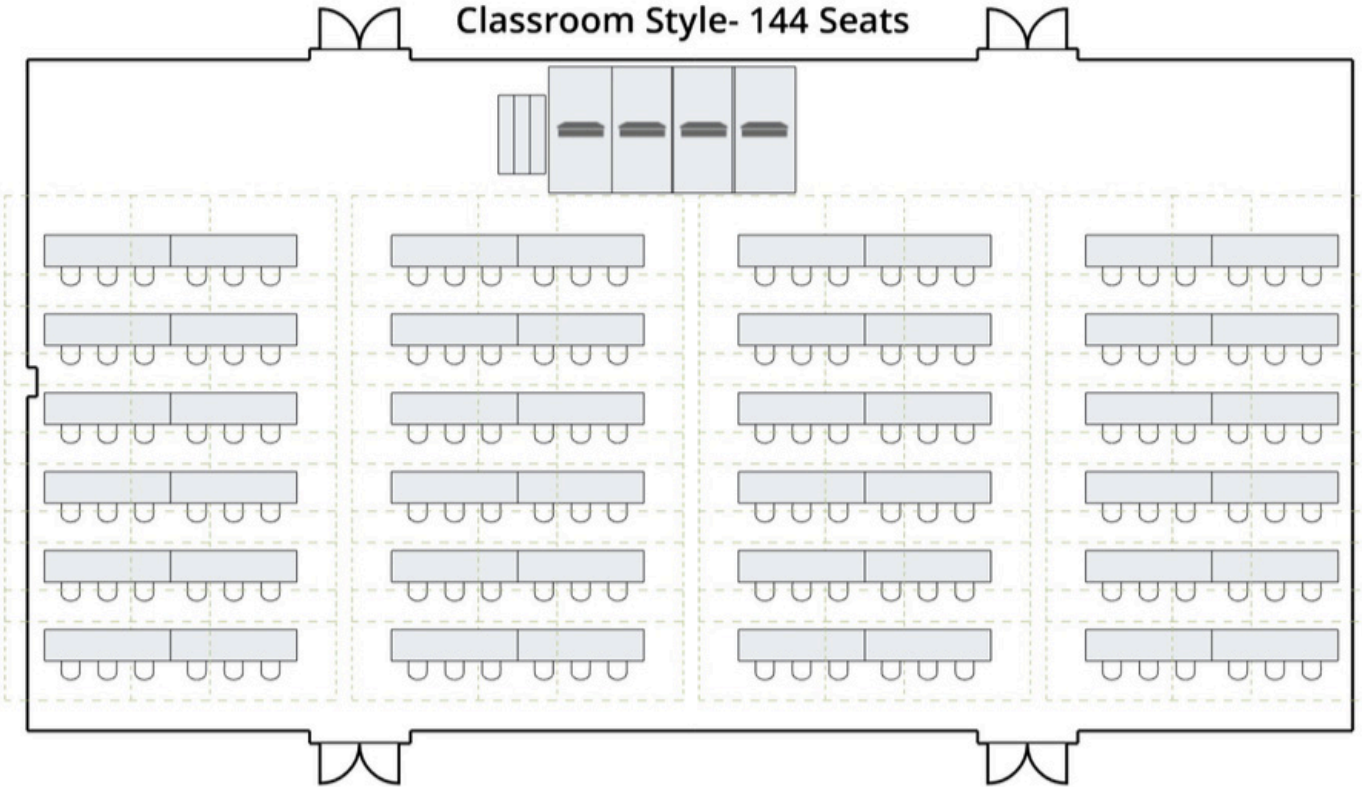

HOTEL

TORONTO

by LIBRARY HOTEL COLLECTION

Princes' Gate

Located on the 3rd Floor

Princes' Gate
Hollow Square - 102 Seats

Princes' Gate
U Shape- 66 Seats

**Princes' Gate
Classroom Style- 144 Seats**

**Princes' Gate
Theater Style- 336 Seats**

**Princes' Gate
Tradeshow- 30 booths**

**Princes' Gate
60 "Rounds- 210 Seats**

Princes' Gate
60" 1/2 rounds- 147 Seats