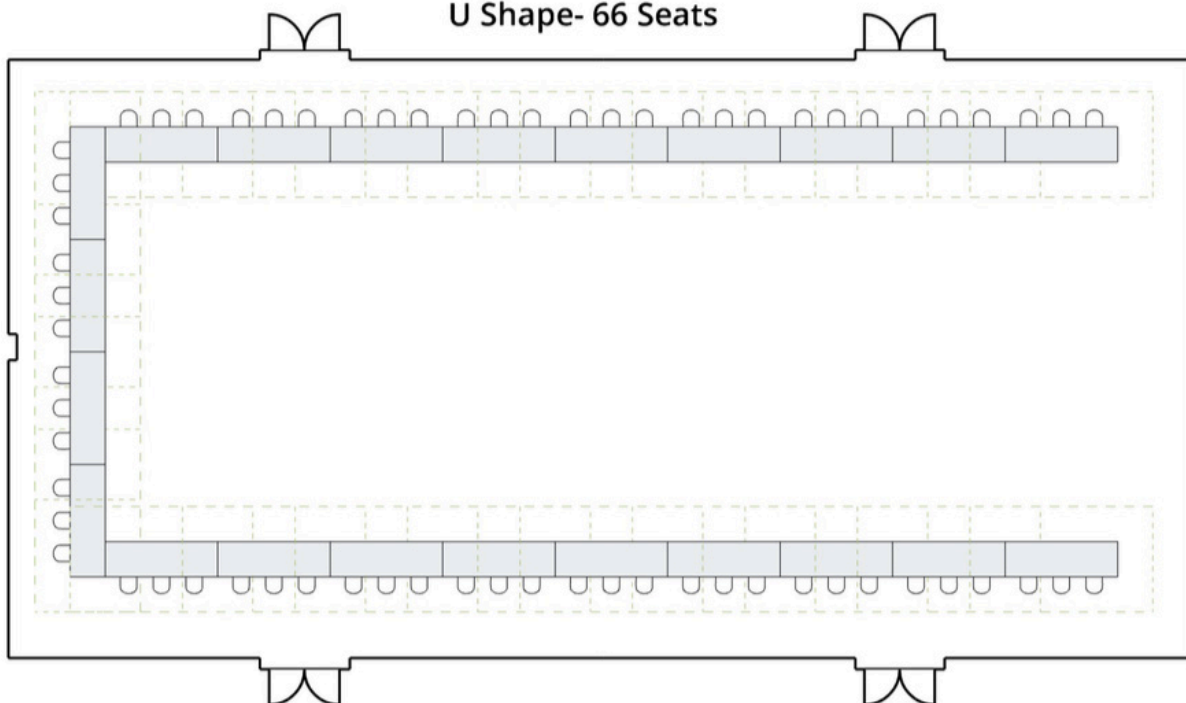

HOTEL

TORONTO

by LIBRARY HOTEL COLLECTION

Princes' Gate

Located on the 3rd Floor

Princes' Gate
Hollow Square - 102 Seats

Princes' Gate
U Shape- 66 Seats

**Princes' Gate
Classroom Style- 144 Seats**

**Princes' Gate
Theater Style- 336 Seats**

**Princes' Gate
Tradeshow- 30 booths**

**Princes' Gate
60 "Rounds- 210 Seats**

Princes' Gate
60" 1/2 rounds- 147 Seats