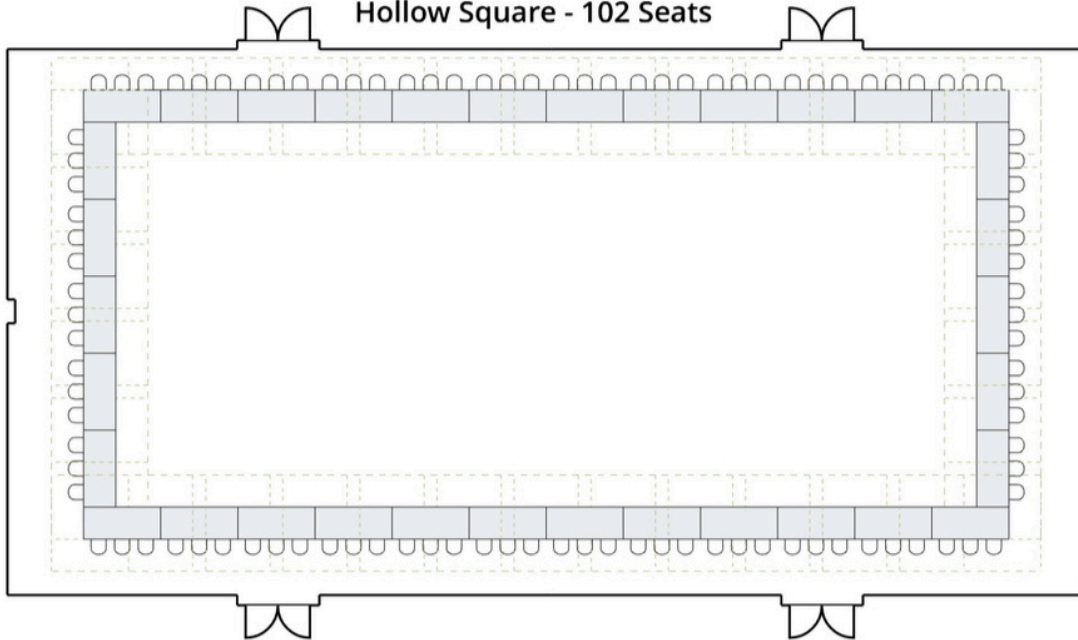

HOTEL

TORONTO

by LIBRARY HOTEL COLLECTION

Princes' Gate

Located on the 3rd Floor

Princes' Gate
Hollow Square - 102 Seats

Princes' Gate
U Shape- 66 Seats

**Princes' Gate
Classroom Style- 144 Seats**

**Princes' Gate
Theater Style- 336 Seats**

**Princes' Gate
Tradeshow- 30 booths**

**Princes' Gate
60 "Rounds- 210 Seats**

Princes' Gate
60" 1/2 rounds- 147 Seats