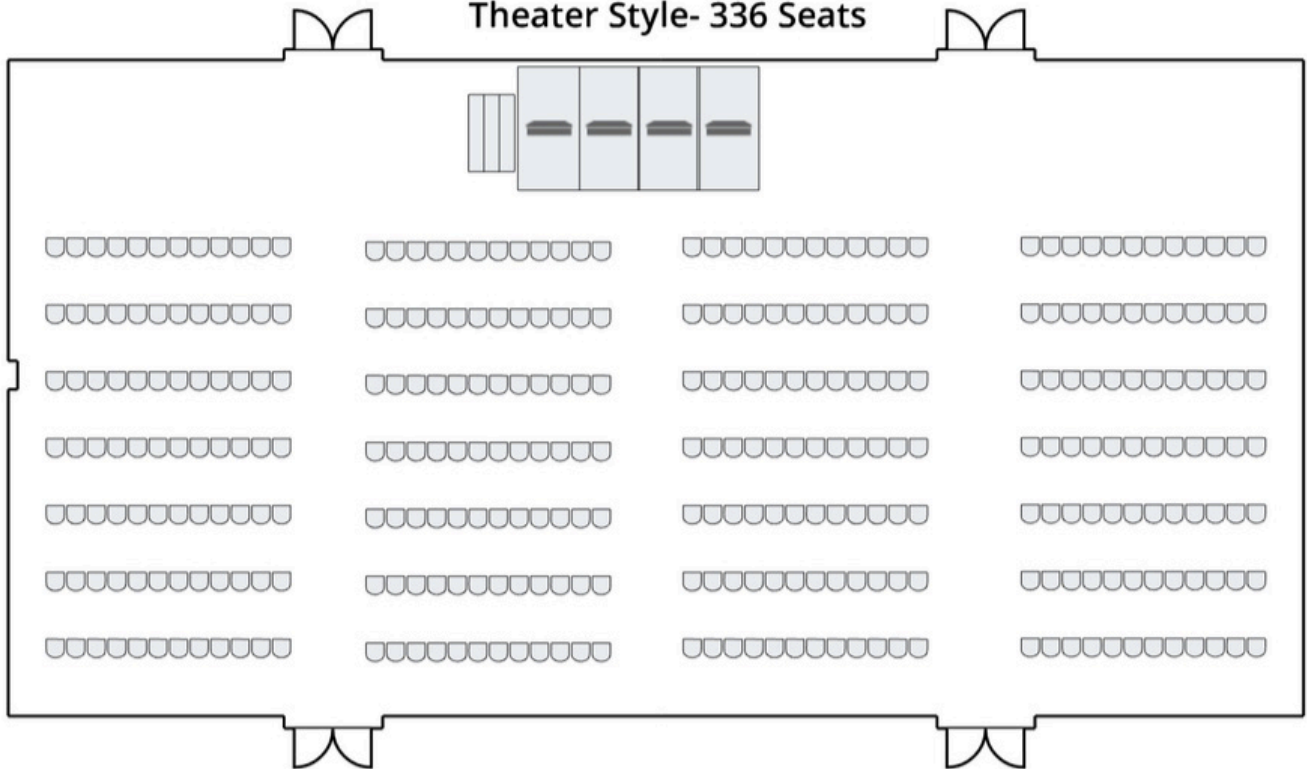

HOTEL

TORONTO

by LIBRARY HOTEL COLLECTION

Princes' Gate

Located on the 3rd Floor

Princes' Gate
Hollow Square - 102 Seats

Princes' Gate
U Shape- 66 Seats

**Princes' Gate
Classroom Style- 144 Seats**

**Princes' Gate
Theater Style- 336 Seats**

**Princes' Gate
Tradeshow- 30 booths**

**Princes' Gate
60 "Rounds- 210 Seats**

Princes' Gate
60" 1/2 rounds- 147 Seats