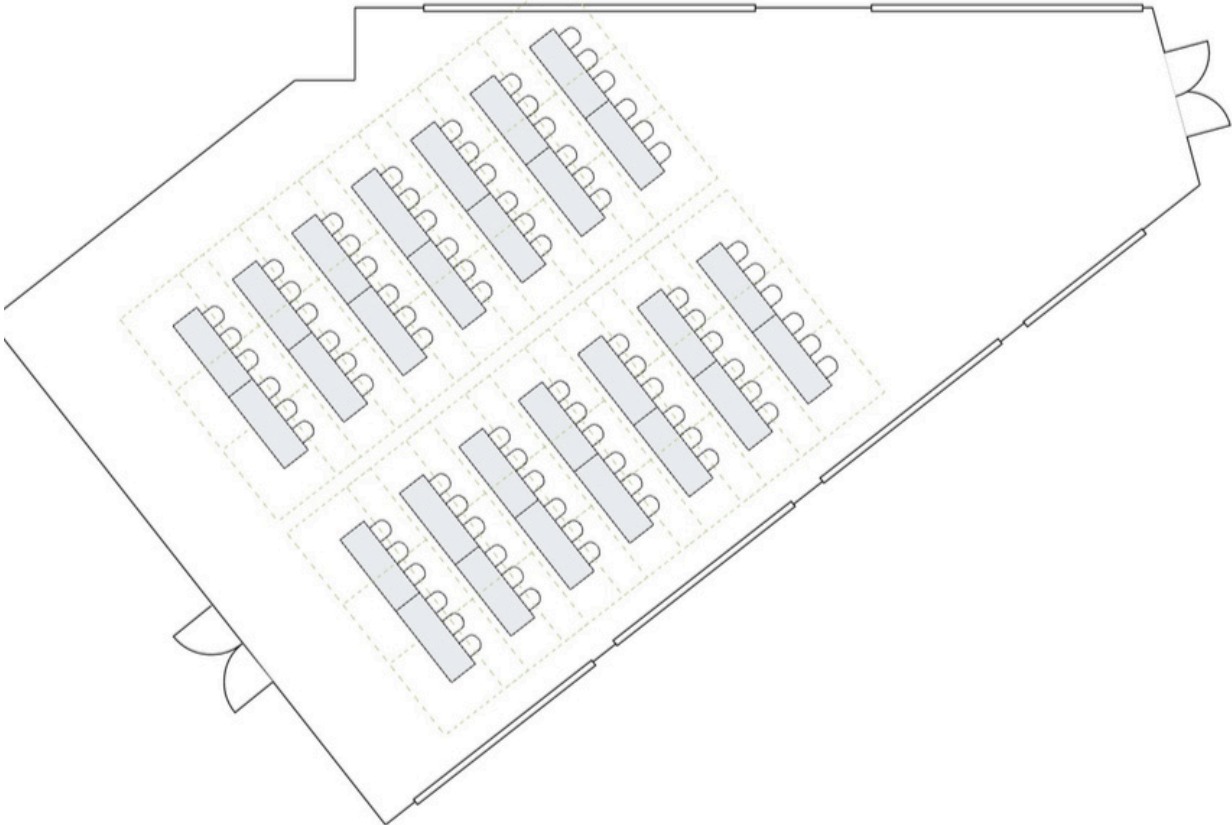

HOTEL

TORONTO

by LIBRARY HOTEL COLLECTION

New Fort Hall

Located on the 1st Floor

New Fort Hall
U shape - 39 Seats

**New Fort
Hollow Square - 60 Seats**

**New Fort Hall
Classroom Style - 84 Seats**

**New Fort Hall
Theater Style - 192 Chairs**

New Fort Hall
Half Rounds - 105 Seats

Rounds - 150 Seats