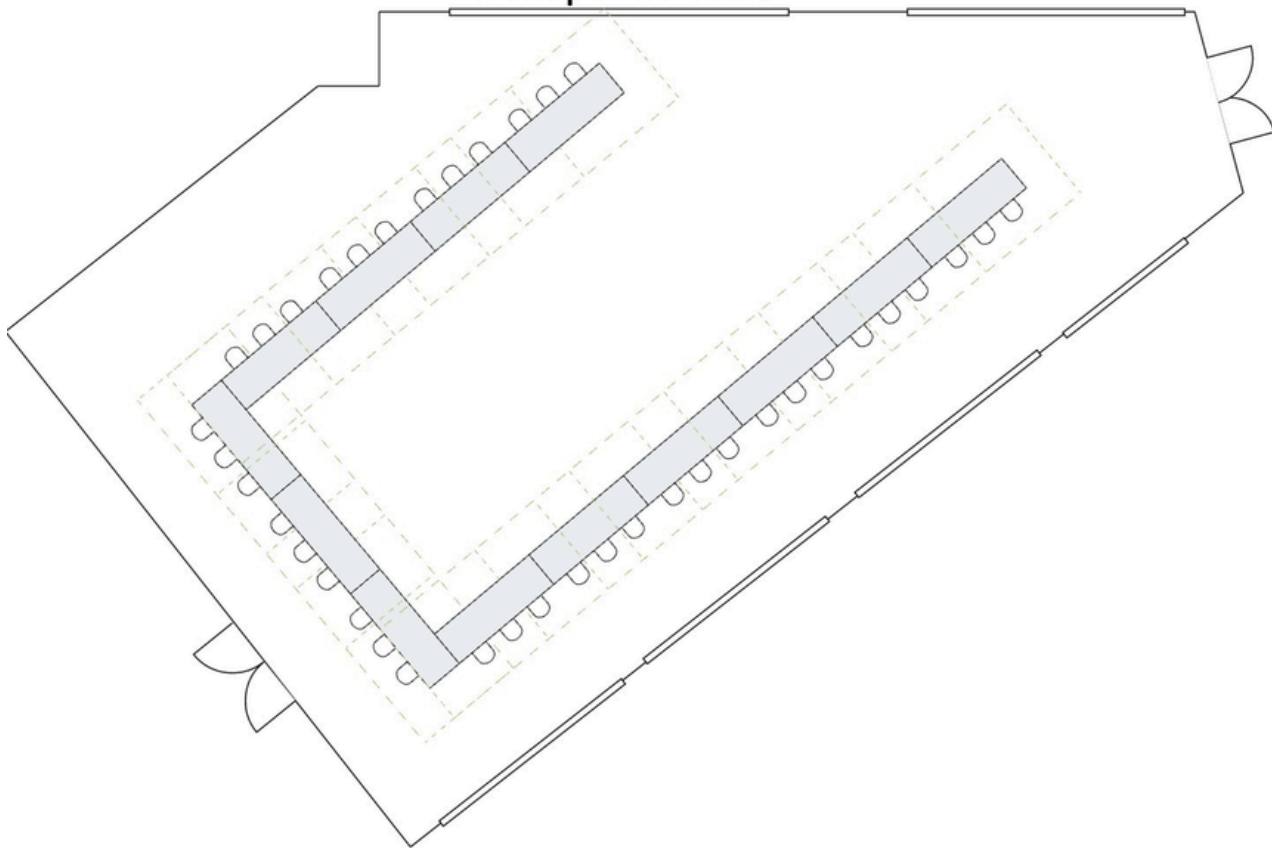

HOTEL

TORONTO

by LIBRARY HOTEL COLLECTION

New Fort Hall

Located on the 1st Floor

New Fort Hall
U shape - 39 Seats

**New Fort
Hollow Square - 60 Seats**

**New Fort Hall
Classroom Style - 84 Seats**

**New Fort Hall
Theater Style - 192 Chairs**

New Fort Hall
Half Rounds - 105 Seats

Rounds - 150 Seats