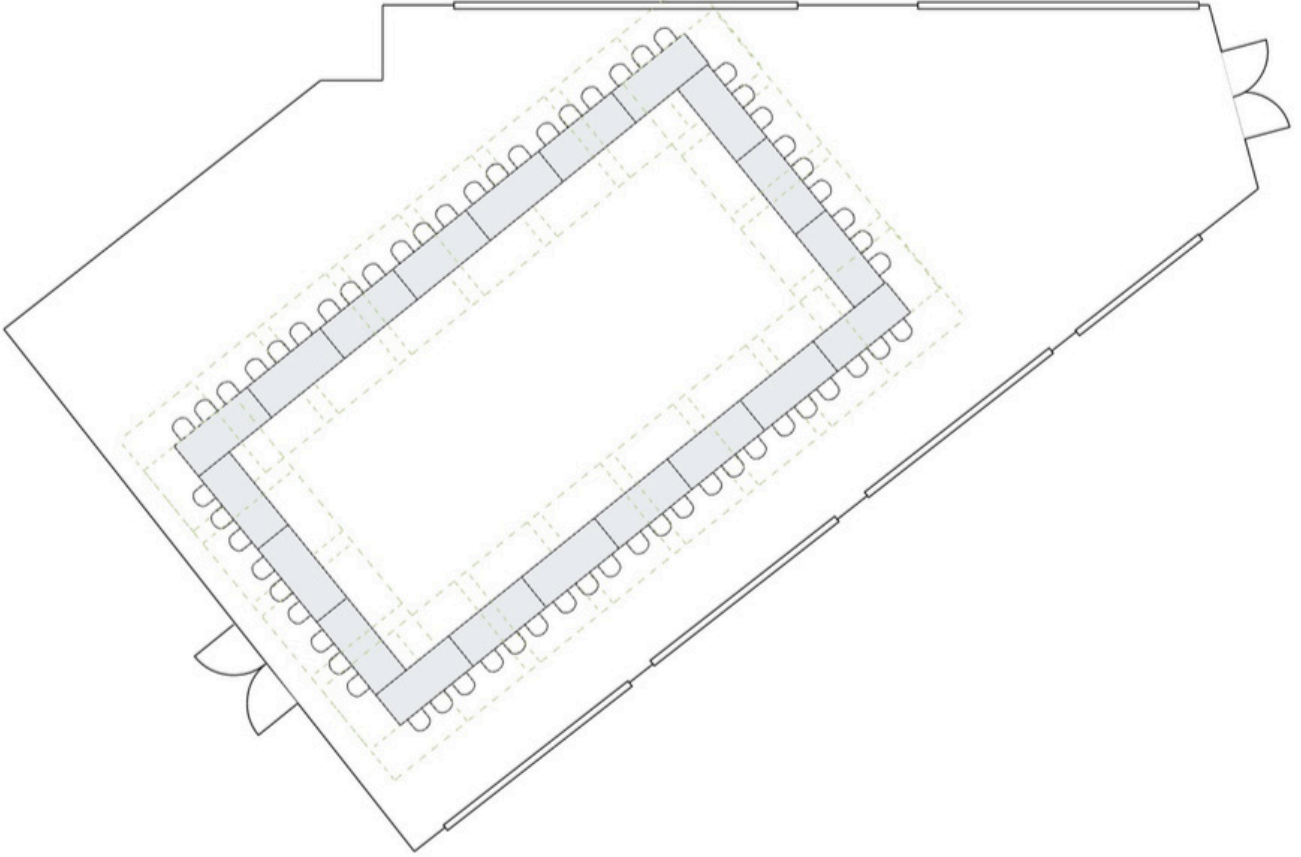

HOTEL

TORONTO

by LIBRARY HOTEL COLLECTION

New Fort Hall

Located on the 1st Floor

New Fort Hall
U shape - 39 Seats

**New Fort
Hollow Square - 60 Seats**

**New Fort Hall
Classroom Style - 84 Seats**

**New Fort Hall
Theater Style - 192 Chairs**

New Fort Hall
Half Rounds - 105 Seats

Rounds - 150 Seats