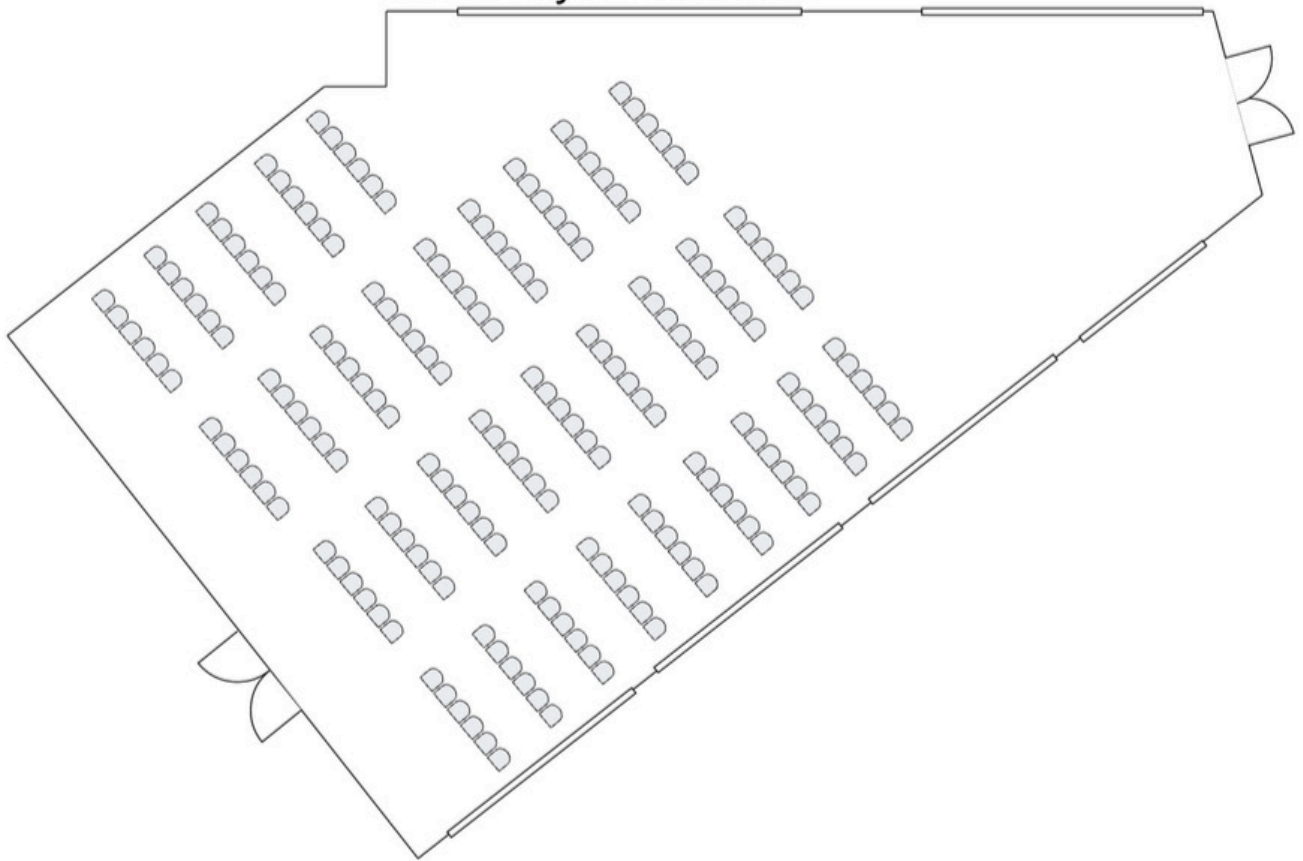

HOTEL

TORONTO

by LIBRARY HOTEL COLLECTION

New Fort Hall

Located on the 1st Floor

New Fort Hall
U shape - 39 Seats

**New Fort
Hollow Square - 60 Seats**

**New Fort Hall
Classroom Style - 84 Seats**

**New Fort Hall
Theater Style - 192 Chairs**

New Fort Hall
Half Rounds - 105 Seats

Rounds - 150 Seats