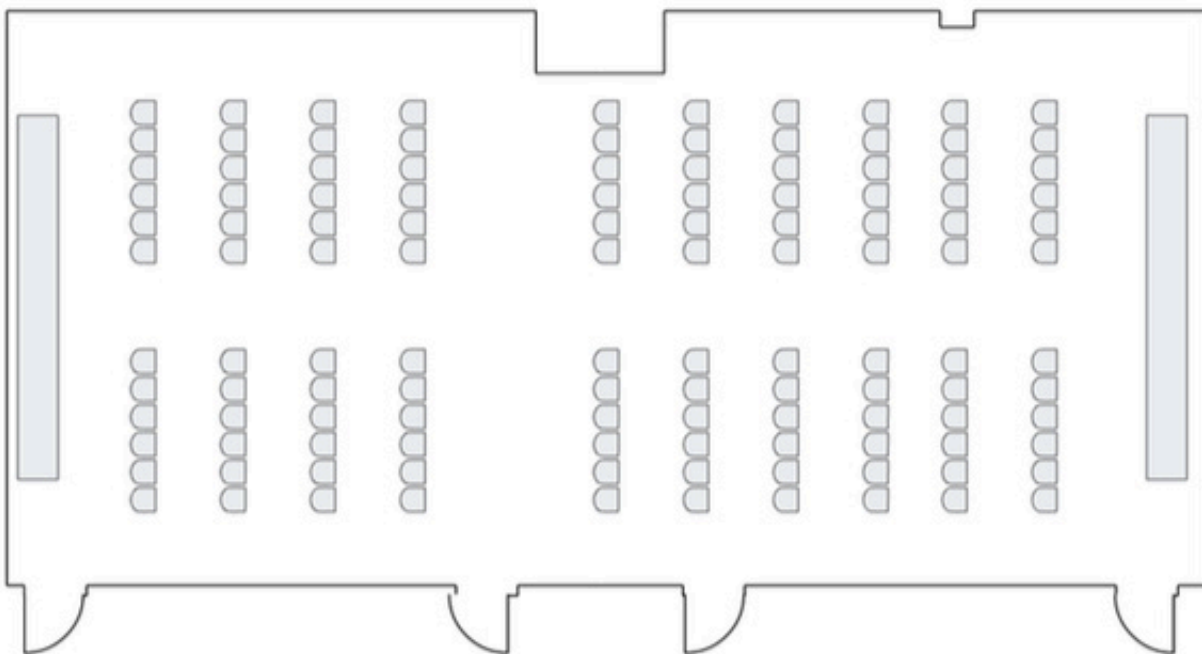

Riverdale (A & B)

Located on the 2nd Floor

**Riverdale A & B
U Shape - 33 Seats**

**Riverdale A & B
Hollow Square - 42 Seats**

Riverdale A & B
Classroom Style - 42 x Seats

Riverdale A & B
Theater Style - 120 People

Riverdale A & B
1/2 Rounds - 48 people

Riverdale A & B
Rounds - 80 x people

Riverdale A & B
Tradeshow - 10 x (8 x 8)