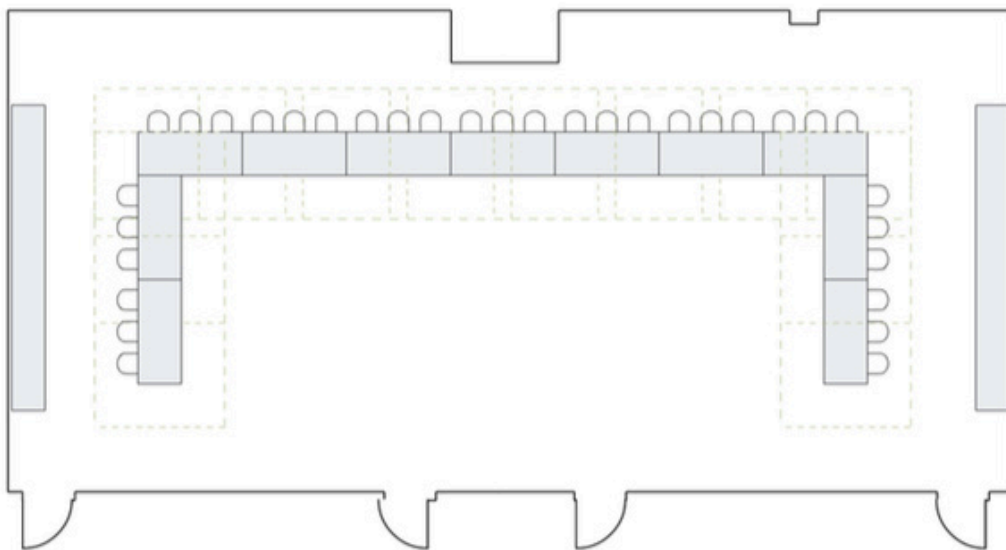

Riverdale (A & B)

Located on the 2nd Floor

**Riverdale A & B
U Shape - 33 Seats**

**Riverdale A & B
Hollow Square - 42 Seats**

Riverdale A & B
Classroom Style - 42 x Seats

Riverdale A & B
Theater Style - 120 People

Riverdale A & B
1/2 Rounds - 48 people

Riverdale A & B
Rounds - 80 x people

Riverdale A & B
Tradeshow - 10 x (8 x 8)