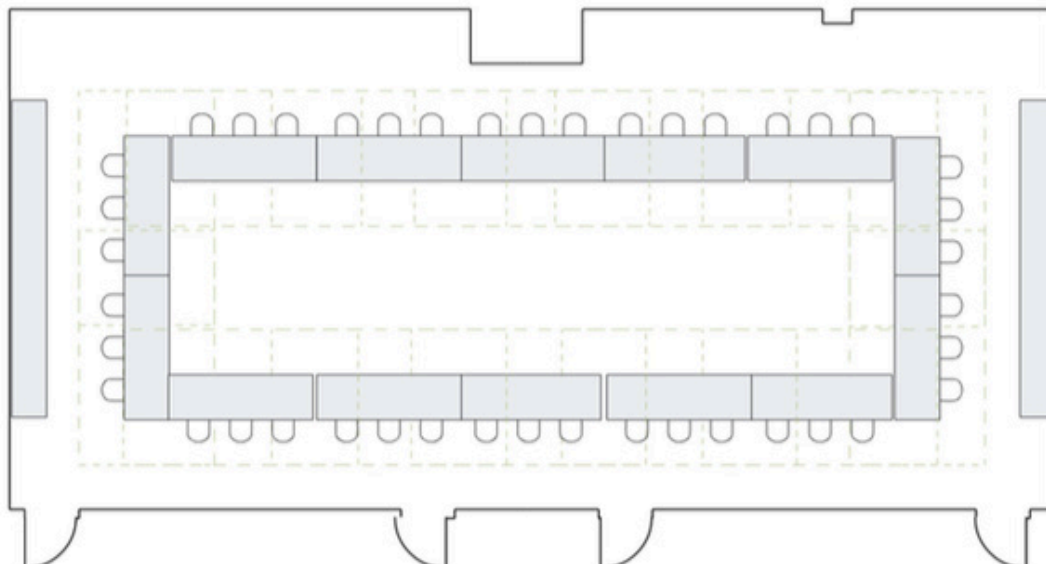

Riverdale (A & B)

Located on the 2nd Floor

**Riverdale A & B
U Shape - 33 Seats**

**Riverdale A & B
Hollow Square - 42 Seats**

Riverdale A & B
Classroom Style - 42 x Seats

Riverdale A & B
Theater Style - 120 People

Riverdale A & B
1/2 Rounds - 48 people

Riverdale A & B
Rounds - 80 x people

Riverdale A & B
Tradeshow - 10 x (8 x 8)