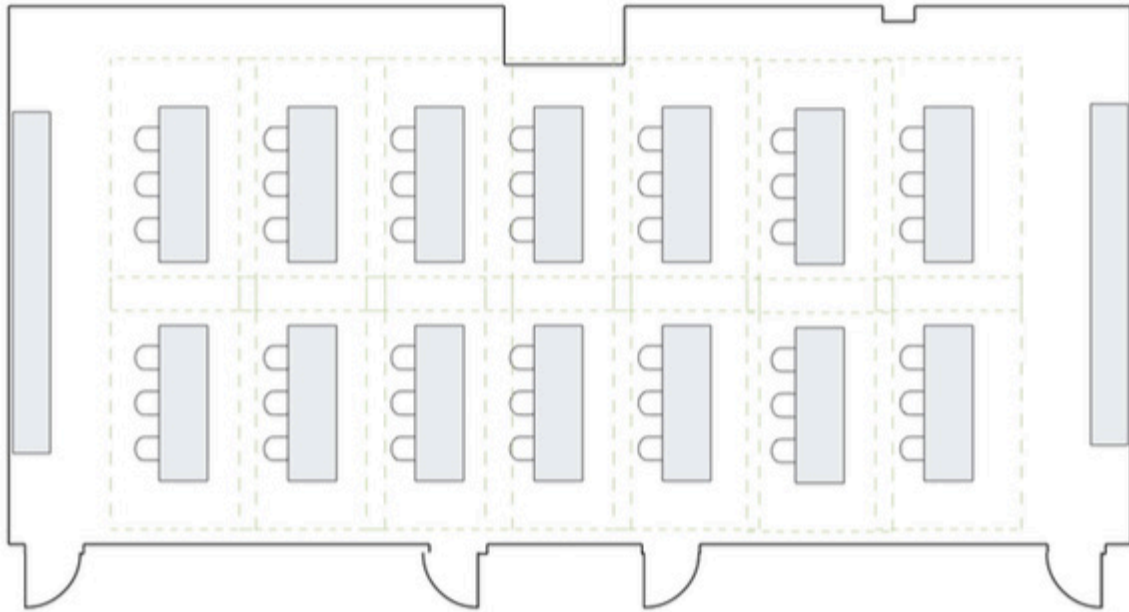

Riverdale (A & B)

Located on the 2nd Floor

**Riverdale A & B
U Shape - 33 Seats**

**Riverdale A & B
Hollow Square - 42 Seats**

Riverdale A & B
Classroom Style - 42 x Seats

Riverdale A & B
Theater Style - 120 People

Riverdale A & B
1/2 Rounds - 48 people

Riverdale A & B
Rounds - 80 x people

Riverdale A & B
Tradeshow - 10 x (8 x 8)