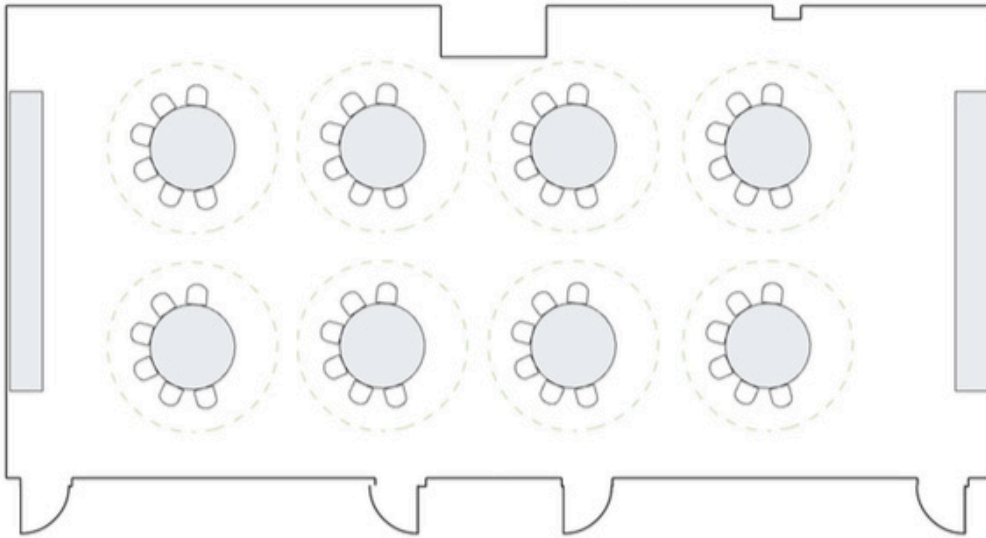

Riverdale (A & B)

Located on the 2nd Floor

**Riverdale A & B
U Shape - 33 Seats**

**Riverdale A & B
Hollow Square - 42 Seats**

Riverdale A & B
Classroom Style - 42 x Seats

Riverdale A & B
Theater Style - 120 People

Riverdale A & B
1/2 Rounds - 48 people

Riverdale A & B
Rounds - 80 x people

Riverdale A & B
Tradeshow - 10 x (8 x 8)