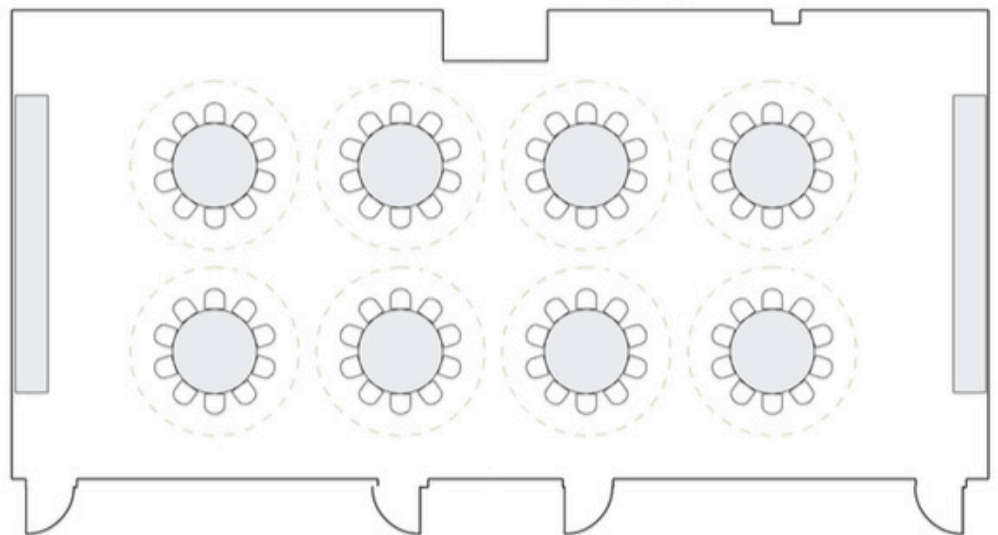

Riverdale (A & B)

Located on the 2nd Floor

**Riverdale A & B
U Shape - 33 Seats**

**Riverdale A & B
Hollow Square - 42 Seats**

Riverdale A & B
Classroom Style - 42 x Seats

Riverdale A & B
Theater Style - 120 People

Riverdale A & B
1/2 Rounds - 48 people

Riverdale A & B
Rounds - 80 x people

Riverdale A & B
Tradeshow - 10 x (8 x 8)