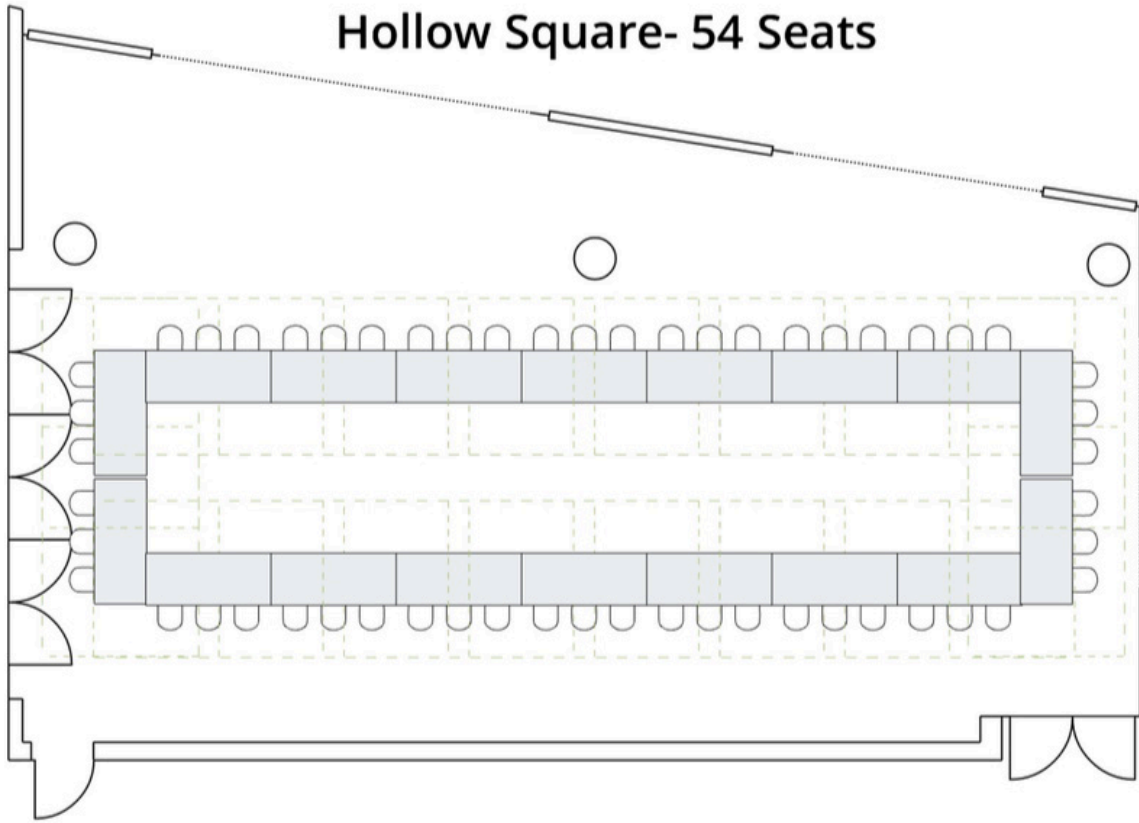

The View

Located on the 28th Floor

The View U Shape- 36 Seats

The View
Hollow Square- 54 Seats

The View
Classroom- 54 Seats

The View

Theater Style- 150 seats

The View

60" Rounds- 100 Seats

The View

60" 1/2 Rounds- 60 Seats