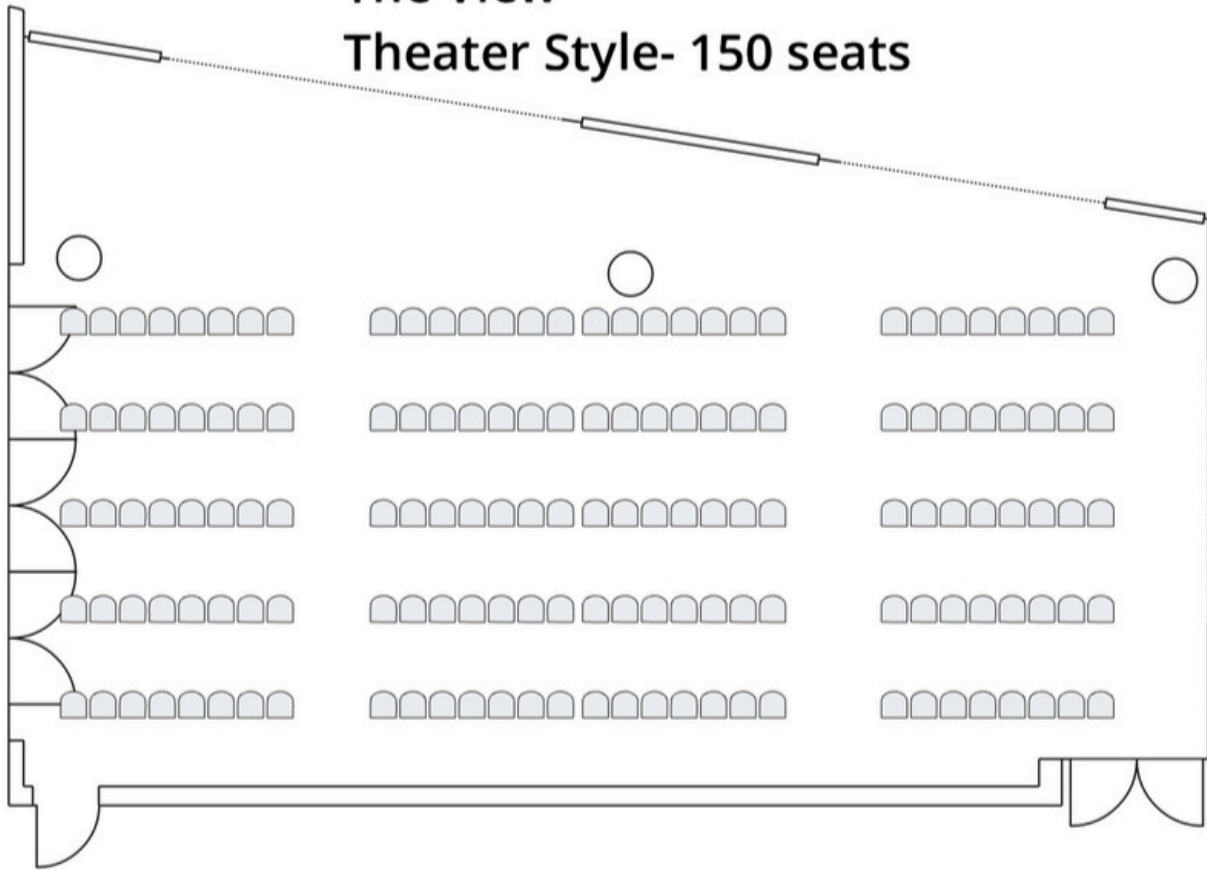

The View

Located on the 28th Floor

The View U Shape- 36 Seats

The View
Hollow Square- 54 Seats

The View
Classroom- 54 Seats

The View

Theater Style- 150 seats

The View

60" Rounds- 100 Seats

The View

60" 1/2 Rounds- 60 Seats