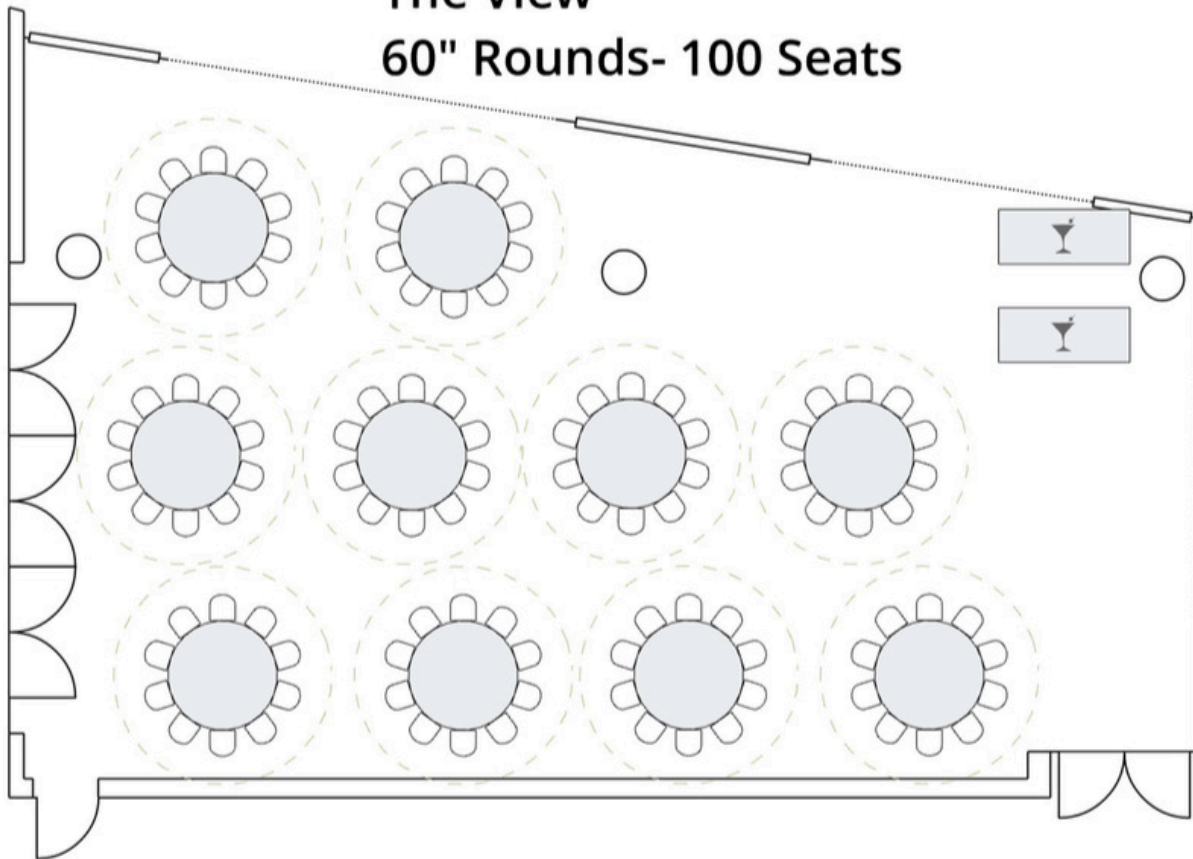

The View

Located on the 28th Floor

The View U Shape- 36 Seats

The View
Hollow Square- 54 Seats

The View
Classroom- 54 Seats

The View

Theater Style- 150 seats

The View

60" Rounds- 100 Seats

The View

60" 1/2 Rounds- 60 Seats