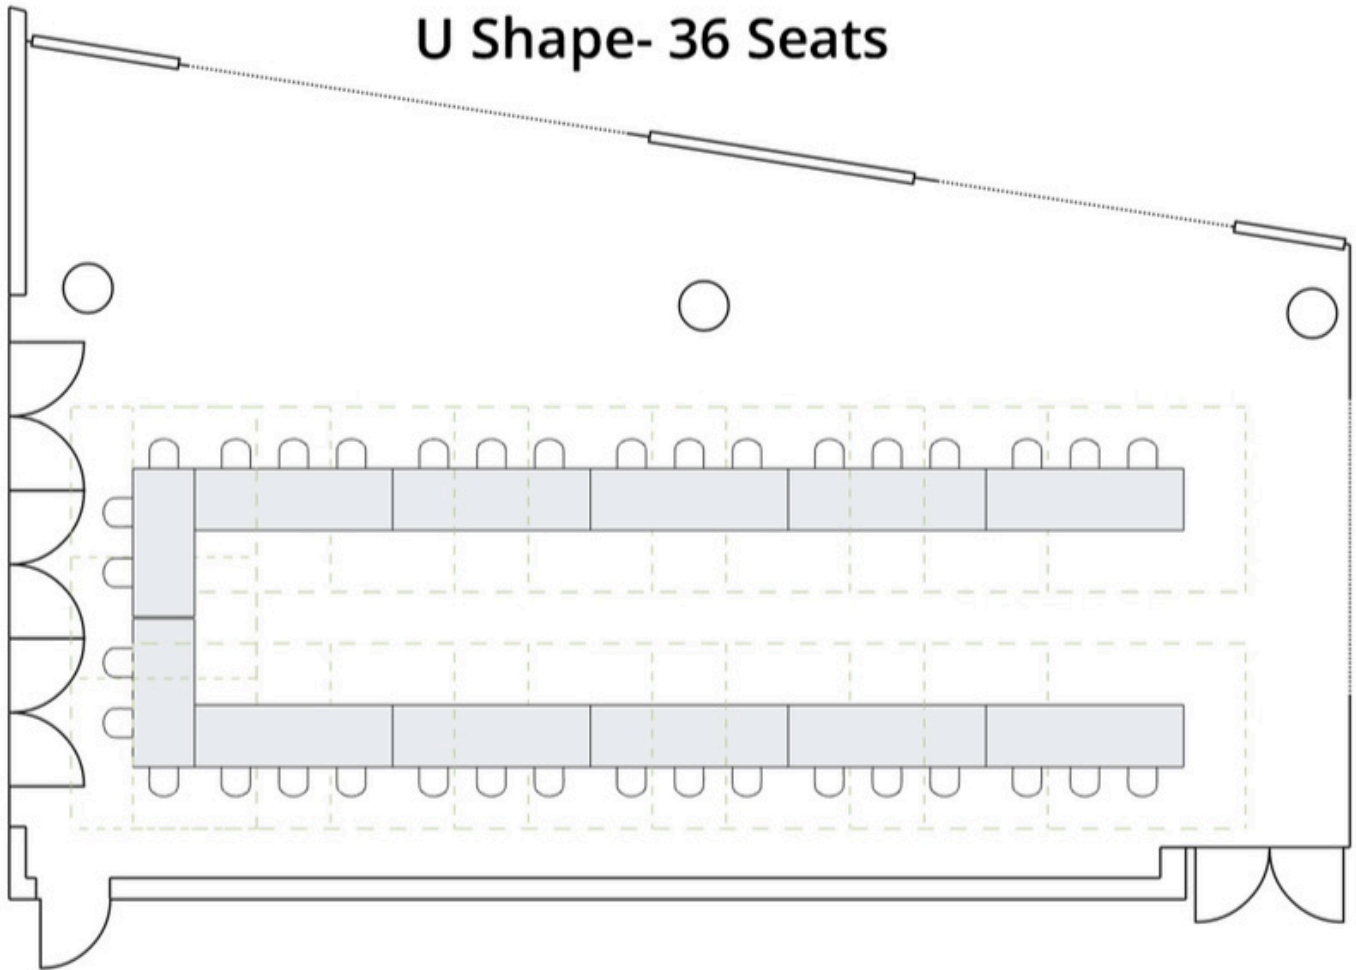

The View

Located on the 28th Floor

The View U Shape- 36 Seats

The View
Hollow Square- 54 Seats

The View
Classroom- 54 Seats

The View

Theater Style- 150 seats

The View

60" Rounds- 100 Seats

The View

60" 1/2 Rounds- 60 Seats