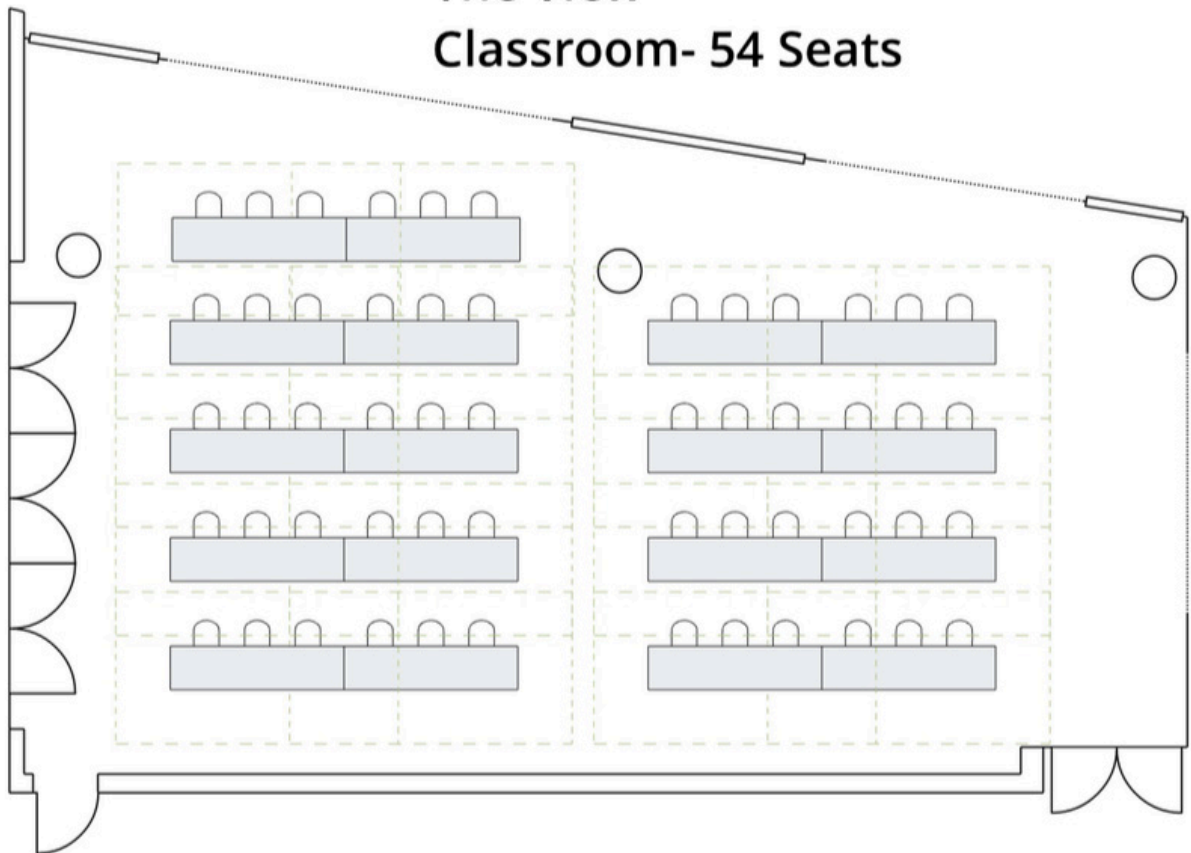

The View

Located on the 28th Floor

The View U Shape- 36 Seats

The View
Hollow Square- 54 Seats

The View
Classroom- 54 Seats

The View

Theater Style- 150 seats

The View

60" Rounds- 100 Seats

The View

60" 1/2 Rounds- 60 Seats